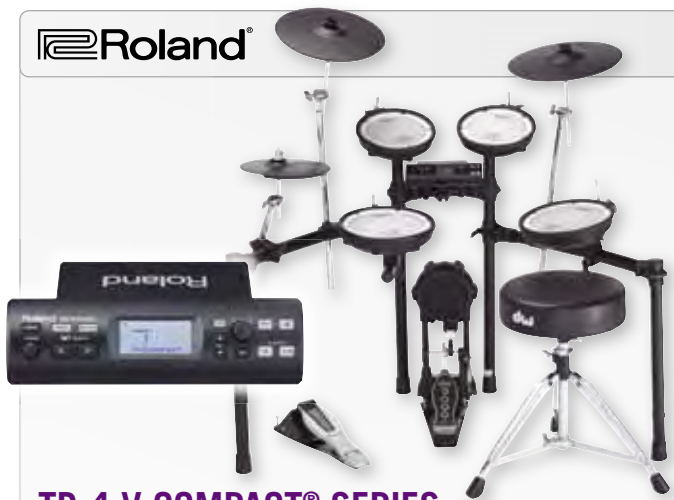

ELECTRONIC DRUMS

MUSICAL INSTRUMENTS

ACCESSORIES

TD-4 V-COMPACT® SERIES

Kit includes the TD-4 Percussion Sound Module featuring 125 instruments, 25 drum kits, Quick Record function, a Mix In with a 1/8" mini jack input, coach mode, and tempo check. Includes (1) PDX-8 mesh-head snare, 1 (KD-9) cloth-head Kick Pad, (2) PDX-8 Mesh Pads (Snare, Tom 3), (2) PDX-6 Mesh Pads (Tom 1, Tom 2), (1) CY-12C V-Cymbal Pad, (1) CY-13R V-Cymbal Pad, (1) CY-5 dual trigger cymbal pad, (1) FD-8 hi-hat control pedal, and (1) MDS-4 drum set rack w/ clamps and arms. DW 3000 series kick pedal and throne are also included.