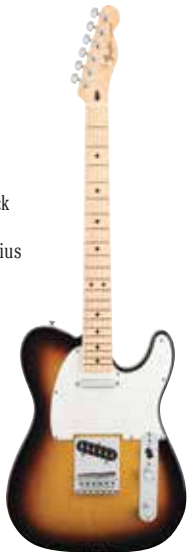

FINISH OPTIONS:

**FENDER
STANDARD
STRATOCASTER®**

- 3 Standard single-coil Strat® pickups
- Alder body
- Modern "C" shape maple neck with 21 medium jumbo frets
- Rosewood or maple fretboard with 9.5" radius
- Vintage style Synchronized Tremolo

STRAT-STANDARD 499.99