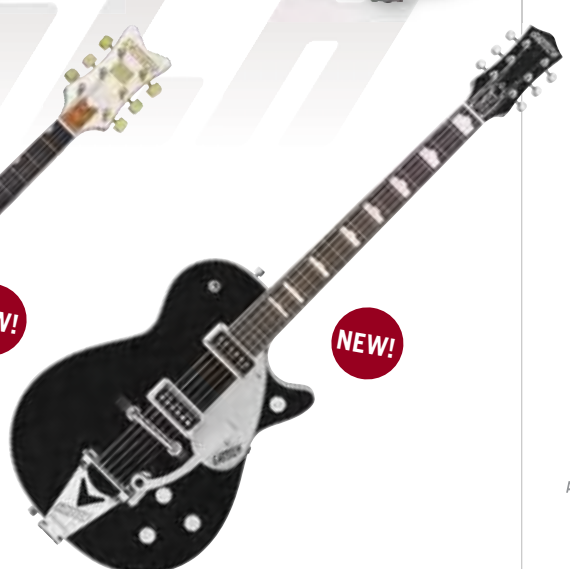

ITEM	PRICE
G5422TDCG.....	1050.00

**GRETSCH BRIAN SETZER NASHVILLE®**

Built to Brian's exact specs, it features treble bracing that matches Setzer's favorite '59, giving it a more solid feel and tons of sustain. Standard features include TV Jones® Classic pickups, Sperzel™ tuners, pinned Adjusto-Matic™ bridge, nickel hardware and Bigsby® B6CB vibrato tailpiece.

ITEM	PRICE
G6120SSL.....	3400.00

**G5420T FINISH OPTIONS:****G5420LH:****G5422TDC:**

G5420LH

**NEW!****GRETSCH WHITE FALCON™**

With an aged white finish, gold-sparkle archtop body and dual TV Jones® Classic pickups this single-cutaway hollow body guitar delivers both aesthetically and sonically. Vintage features include pinned Adjusto-Matic™ bridge, B6G Bigsby® vibrato tailpiece, gold plexi pickguard with Falcon motif, gold-plated hardware and Grover® Imperial™ tuners, V-shaped Falcon headstock with gold-sparkle inlay, and gloss nitrocellulose lacquer finish.

ITEM	PRICE
G6136T-LTV.....	3725.00

**NEW!****GRETSCH GEORGE HARRISON SIGNATURE DUO JET™**

This reproduction of Harrison's "first real decent guitar" features a Bigsby® B3C tailpiece with tremolo arm pivot bolt. The mid-'50s-style chambered body has an arched maple top and mahogany back/sides/neck. Other features include 22-fret rosewood fingerboard (12" radius), two DynaSonic™ pickups, chrome-plated Grover® V98CM Sta-Tite™ tuners, Gretsch control knobs and Harrison's signature on the truss rod cover. Also includes a premium tweed case.