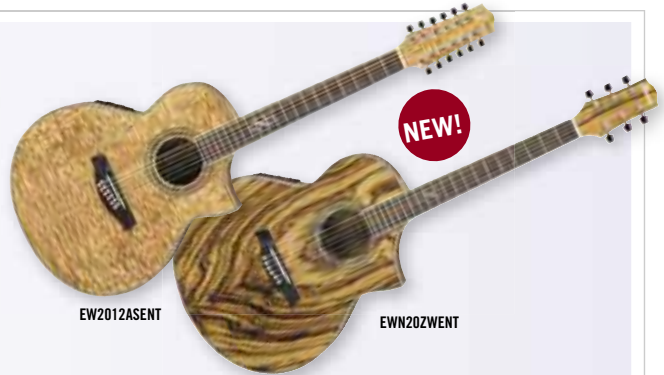

ITEM	DESCRIPTION	PRICE
000-28EC	Eric Clapton Signature model, Rosewood back and sides	3299.00
HD-28V	Dreadnought, 14-fret, Rosewood back and sides	3099.00

MARTIN GUITARS GOLDEN ERA/MARQUIS SERIES

These guitars replicate models built during the 1930's known as Martin's 'Golden Era.' GE models feature mahogany backs and sides and CITES certified Brazilian rosewood headplates. The Marquis guitars take the same Golden Era construction and pair it with East Indian or Madagascar rosewood backs and sides making them much more affordable and environmentally conscious than their Brazilian rosewood inspirations.

Follow us!

Our comprehensive technical inspection ensures your guitar ships in peak condition and is ready to play right out of the box.

Ibanez

FINISH OPTIONS:

IBANEZ AEG SERIES ACOUSTIC GUITARS

Feature slender, single-cutaway bodies that deliver powerful sound, whether unplugged or amplified. Guitar bodies are constructed of mahogany with spruce or quilted maple tops. They are easy to play and have high aesthetic appeal. High quality Fishman® Sonicore pickups and Ibanez SST Shape Shifter™ preamps with onboard tuners provide tones that sound great in any venue.

ITEM	DESCRIPTION	PRICE
AEG25EAEG-Cutaway body, quilted maple top, mahogany back/sides	349.99
AEG10NEAEG-Cutaway body, spruce top, mahogany back/sides, nylon string	299.99
AEG10EAEG-Cutaway body, spruce top, mahogany back/sides	279.99