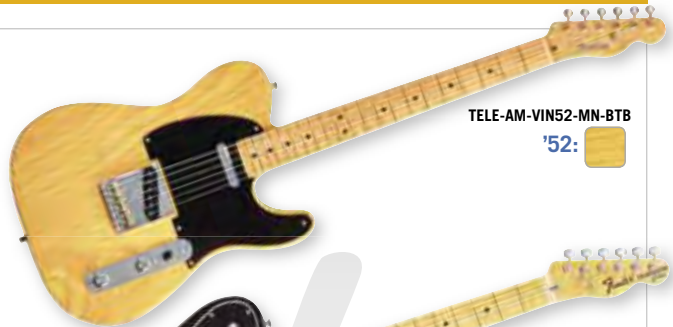

TELE-AMVIN-72-BLACK

'52: