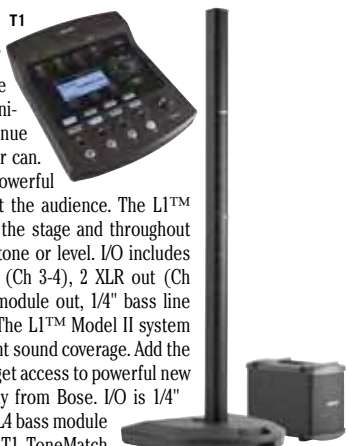

Exceptional amplified tone from any voice or instrument. Wide, uniform sound coverage helps fill the venue with sound in a way no ordinary speaker can.

A complete system that delivers clear, powerful sound across the stage and throughout the audience. The L1™ Model I system projects sound across the stage and throughout the audience with very little change in tone or level. I/O includes 2 combi XLR-1/4" (Ch 1-2), 2 1/4" line (Ch 3-4), 2 XLR out (Ch 1-2), 2 TRS inserts, Neutrik NL4 bass module out, 1/4" bass line out, digital data in and digital data out. The L1™ Model II system provides smooth and the most consistent sound coverage. Add the T1 ToneMatch™ audio engine, and you get access to powerful new tone-shaping technologies available only from Bose. I/O is 1/4" TRS in, 1/4" TRS Bass line out, Neutrik NL4 bass module out and tone match port for optional T1 ToneMatch audio engine. The T1 ToneMatch is a multichannel audio device designed for use with L1 Model I and Model II systems, containing a large library of presets, proprietary zEQ and a complete suite of studio-class effects. I/O is 2 combi XLR-1/4" (Ch 1-3), 2 1/4" line (Ch 4-5), 1/4" TRS out, 1/4" TRS aux out, and 1/4" TRS preamp out (Ch 1-3). The L1™ Compact system features an integrated bass speaker in power stand, compact extensions, two ToneMatch™ channels with fixed presets (handheld mic, acoustic guitar), and weighs only 29lbs.