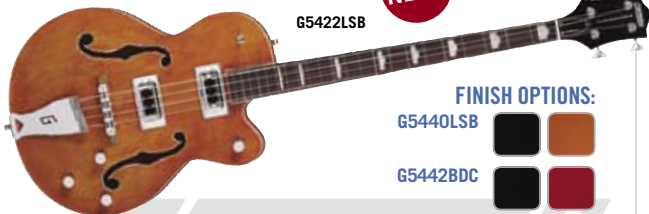

ITEM	DESCRIPTION	PRICE
BARONH-VINTAGE	Semi-hollow, mahogany body, maple/rosewood fretboard	679.00

FINISH OPTIONS:

SCHECTER STILETTO CUSTOM Available in 4, 5, or 6 strings the Stiletto Custom bass guitars all feature active EMG electronics, a 6-bolt maple and walnut neck, mahogany bodies with quilted or flamed maple tops, Schecter S-Tek bridge, and dot inlays. Also available left-handed. See website for details.

ITEM	DESCRIPTION	PRICE
STILETTO-CUSTOM-4	Active 4-string bass	549.00

FINISH OPTIONS:

SCHECTER MODEL T BASS GUITAR These basses take cues from classic designs and pair them with modern features and technology. The Model T has an alder body and maple neck with either a maple (BLK) or rosewood (BTS, 2TSB) fingerboard. Pickups are Seymour Duncan Basslines SPB-2 in the neck position and SJB-2 in the bridge. Other features include a massive forged steel bridge, Grover Vintage tuners, dot inlays, a volume pot for each pickup and a master tone control. Also available left-handed. See website for details.

ITEM	DESCRIPTION	PRICE
MODEL-T	4-string bass guitar	599.00

GRETSCH

NEW!

G5422LSB

FINISH OPTIONS:
 G5440LSB
 G5442BDC

GRETSCH ELECTROMATIC™ HOLLOW BODY BASSES Styled after the venerable Electromatic™ guitar, these maple-necked basses deliver the full, round tone that can only come from a great hollow-body instrument. Features include "Black Top" FilterTron™ pickups, classic "G" arrow control knobs, sound-post bracing, elegant bound f-holes, and vintage-style open-back tuners. Available in both long-scale/double-cutaway or short-scale/single-cutaway.