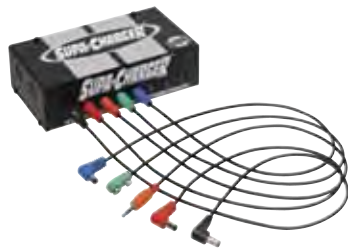

ITEM	DESCRIPTION	PRICE
PTNANOSC	Pedaltrain Nano 14"x5.5" pedalboard w/gig bag	49.95
PTMINISC	Pedaltrain Mini 20"x7" pedalboard w/gig bag	69.95
PTJRSC	17"x12.5" pedalboard w/gig bag	99.95
PTJRHC	17"x12.5" pedalboard w/flight case	169.95
PT2SC	24"x12.5" pedalboard w/gig bag	119.95
PT2HC	24"x12.5" pedalboard w/flight case	189.95
PT3SC	24"x16" pedalboard w/gig bag	139.95
PT3HC	24"x16" pedalboard w/flight case	269.95
PTPROSC	32"x16" pedalboard w/gig bag	149.95
PTPROHC	32"x16" pedalboard w/flight case	299.95

**SKB PEDALBOARDS**

1SKB-PS-55

ITEM	DESCRIPTION	PRICE
1SKB-PS-8	Powered, 8 x 9VDC, fits up 8 standard size pedals, incl. power cables	99.99
1SKB-PS-45	Powered, 8 x 9VDC, room for "wall warts", hard cover, carry handle, incl. power cables	274.99
1SKB-PS-55	Powered, 4 x 9VDC/1 x 18VDC/1 x 24VDC/2 x 9-12VDC, 2 x variable DC jacks (4-12V), 2 x 1.3A VAC, built-in cable tester, capable of true stereo setup, hard cover, cushioned carry handle, incl. power cables	334.99

**BBE SUPA-CHARGER PEDAL POWER SUPPLY**

This high-performance universal pedal power supply features a custom-wound "zero hum" toroidal transformer; eight outputs that are isolated, regulated and filtered and a selectable input mains switch for 110-220 voltages.

ITEM	DESCRIPTION	PRICE
SUPA-CHARGER	Pedal power supply w/(8) Boss-type power cables, (2) Line 6-type power cables, IEC power cable, manual & warranty card	149.00
SUPA-BOSS-TYPE	24" 2.1mm - 2.1mm, Boss-type cable (black, pair)	7.60
SUPA-EH-TYPE	24" 2.1mm - mini 1/8" mono, vintage EH-type cable (orange, pair)	8.00
SUPA-FULLTONE-TYPE	24" 2.1mm - 2.1mm reverse polarity, Fulltone/Moog-type cable (blue, pair)	8.00
SUPA-LINE6-TYPE	24" 2.1mm - 2.5mm angled reverse polarity, Line 6-type cable (red, pair)	8.00
SUPA-VINTAGE-TYPE	24" 2.1mm - 9-Volt clip for non-AC effects (green, pair)	8.00