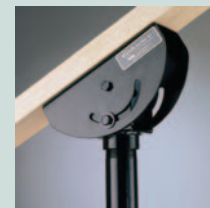

Cathedral Ceiling Adapter

- CM-CCA-Used for hanging ceiling mounts to cathedral ceiling. Use with 1¹/₂" NPT pipe.

Suspended Ceiling Plate

- CM-SCP Exclusive Unistrut™ Sliding Suspended Ceiling Plate (white or black finish available). 2' x 2'