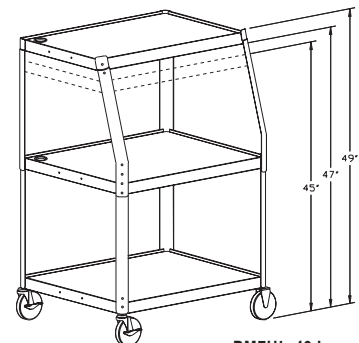

PM7UL-49J

* With 5" casters