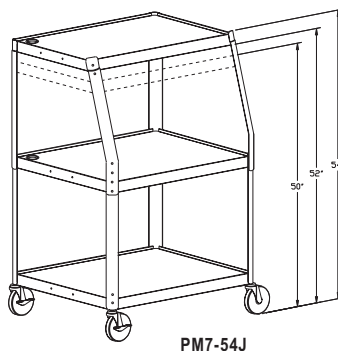

PIXMate READY-TO-ASSEMBLE MONITOR/TELEVISION CARTS

- Easy to assemble.
- "J" in model name indicates height adjustable.
- Cabinet models offer secure steel enclosure with hinged locking door.
- PM7UL-49J is UL listed and includes 5" casters and safety belt.
- Optional UL listed six outlet surge suppressor or three outlet electrical assembly with cord wind bracket available.
- PM7 Series recommended for use with 32" monitors.
- PM8 Series recommended for use with 38" monitors.
- PM10 Series recommended with 36"-40" monitors.

PIXMATE WITH 22" X 32" TOP SHELF

Model	Dimensions H x W x D	
	in.	cm.
PM7-48J	48" x 32" x 22"	122 x 81 x 56
PM7UL-49J	49" x 32" x 22"	124 x 81 x 56
PM7-54J	54" x 32" x 22"	137 x 81 x 56

PIXMATE WITH WIDE BASE AND 25" X 42" TOP SHELF

Model	Dimensions H x W x D	
	in.	cm.
PM10-49J	49" x 42" x 25"	124 x 107 x 64
PM10-52JLT	52" x 42" x 25"	132 x 107 x 64
PM10UL-44	44" x 42" x 25"	112 x 107 x 64

PIXMATE WITH METAL CABINET, WIDE BASE AND 22" X 32" TOP SHELF

Model	Dimensions H x W x D	
	in.	cm.
PM7C-48J	48" x 32" x 22"	122 x 81 x 56
PM7C-54J	48" x 32" x 22"	121 x 81 x 56

PIXMATE WITH WIDE BASE AND 24" X 38" TOP SHELF

Model	Dimensions H x W x D	
	in.	cm.
*PM8-41	41" x 38" x 24"	104 x 97 x 61
PM8-44LT	44" x 38" x 24"	112 x 97 x 61
PM8UL-44	44" x 38" x 24"	112 x 97 x 61