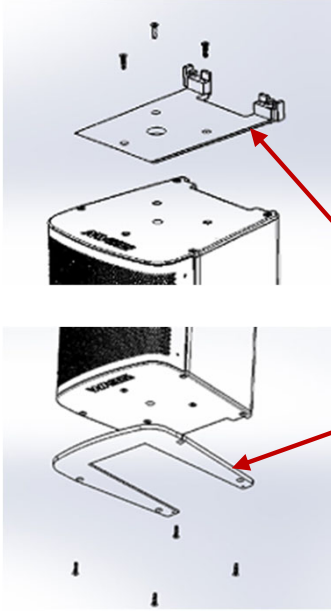

AC6 - Connecting Plates Kit

This kit is a top and bottom plate and allows 1 AC6 to be locked to another AC6. Note to “fly” you also need the stinger and mohawk

NEW AC6 Production Accessories	
Item Name	Item Code
EAW AC6 CONNECTING PLATES ACCESSORY	2072137-90
EAW AC6 SUBWOOFER STACK PLATE KIT	2072167-90
EAW AC6 STINGER KIT	2072166-90
EAW AC6 MOHAWK KIT	2072165-90
EAW AC6 POLE CUP KIT	2072034-90
EAW AC6 2X HANDLE KIT	2072046-90

AC6 - Subwoofer Stack Plate Kit

This kit includes everything needed to lock 1 AC6 onto a sub with a 20mm bolt in the pole cup.

NEW AC6 Production Accessories	
Item Name	Item Code
EAW AC6 CONNECTING PLATES ACCESSORY	2072137-90
EAW AC6 SUBWOOFER STACK PLATE KIT	2072167-90
EAW AC6 STINGER KIT	2072166-90
EAW AC6 MOHAWK KIT	2072165-90
EAW AC6 POLE CUP KIT	2072034-90
EAW AC6 2X HANDLE KIT	2072046-90