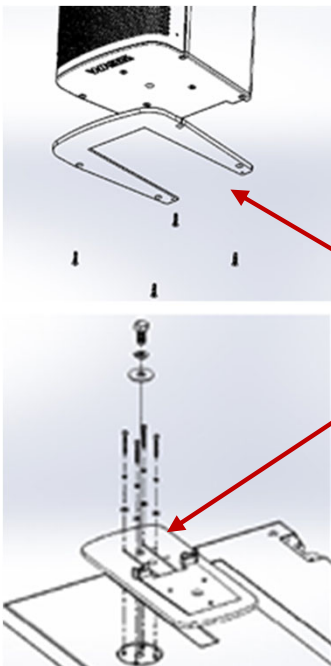

AC6 - Connecting Plates Kit

This kit is a top and bottom plate and allows 1 AC6 to be locked to another AC6. Note to “fly” you also need the stinger and mohawk

NEW AC6 Production Accessories	
Item Name	Item Code
EAW AC6 CONNECTING PLATES ACCESSORY	2072137-90
EAW AC6 SUBWOOFER STACK PLATE KIT	2072167-90
EAW AC6 STINGER KIT	2072166-90
EAW AC6 MOHAWK KIT	2072165-90
EAW AC6 POLE CUP KIT	2072034-90
EAW AC6 2X HANDLE KIT	2072046-90

AC6 - Subwoofer Stack Plate Kit

This kit includes everything needed to lock 1 AC6 onto a sub with a 20mm bolt in the pole cup.

NEW AC6 Production Accessories	
Item Name	Item Code
EAW AC6 CONNECTING PLATES ACCESSORY	2072137-90
EAW AC6 SUBWOOFER STACK PLATE KIT	2072167-90
EAW AC6 STINGER KIT	2072166-90
EAW AC6 MOHAWK KIT	2072165-90
EAW AC6 POLE CUP KIT	2072034-90
EAW AC6 2X HANDLE KIT	2072046-90

AC6 - Stinger Kit

This kit includes 1 stinger adapter and 1 stinger. To fly, you will also need a mohawk, and if multiple flown AC6 is desired each AC6 will need a stinger kit and connecting plate kit.