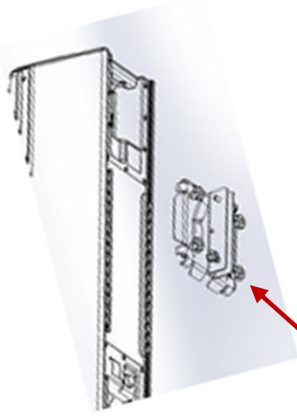

AC6 - Stinger Kit

This kit includes 1 stinger adapter and 1 stinger. To fly, you will also need a mohawk, and if multiple flown AC6 is desired each AC6 will need a stinger kit and connecting plate kit.