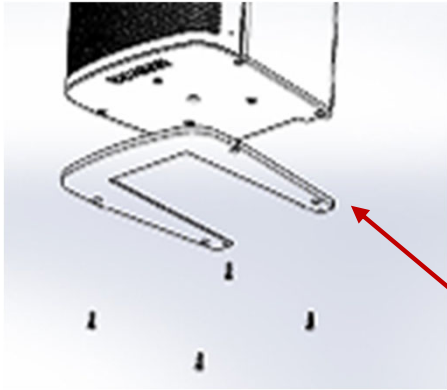

AC6 - Pole Cup Kit

This kit includes 1 bottom plate and 1 pole cup plate as shown.

****NEW** AC6 Production Accessories**

Item Name	Item Code
EAW AC6 CONNECTING PLATES ACCESSORY	2072137-90
EAW AC6 SUBWOOFER STACK PLATE KIT	2072167-90
EAW AC6 STINGER KIT	2072166-90
EAW AC6 MOHAWK KIT	2072165-90
EAW AC6 POLE CUP KIT	2072034-90
EAW AC6 2X HANDLE KIT	2072046-90

AC6 - Handle Kit

This kit includes 2 handles that can be mounted vertically or horizontally in the AC6 Fly-track.

****NEW** AC6 Production Accessories**

Item Name	Item Code
EAW AC6 CONNECTING PLATES ACCESSORY	2072137-90
EAW AC6 SUBWOOFER STACK PLATE KIT	2072167-90
EAW AC6 STINGER KIT	2072166-90
EAW AC6 MOHAWK KIT	2072165-90
EAW AC6 POLE CUP KIT	2072034-90
EAW AC6 2X HANDLE KIT	2072046-90