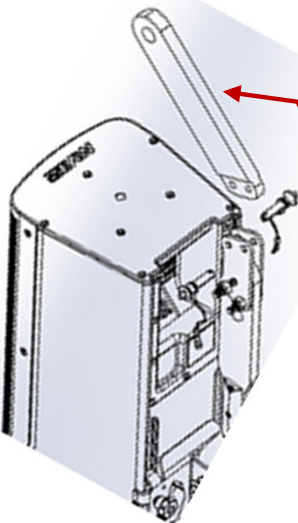

****NEW** AC6 Production Accessories**

Item Name	Item Code
EAW AC6 CONNECTING PLATES ACCESSORY	2072137-90
EAW AC6 SUBWOOFER STACK PLATE KIT	2072167-90
EAW AC6 STINGER KIT	2072166-90
EAW AC6 MOHAWK KIT	2072165-90
EAW AC6 POLE CUP KIT	2072034-90
EAW AC6 2X HANDLE KIT	2072046-90