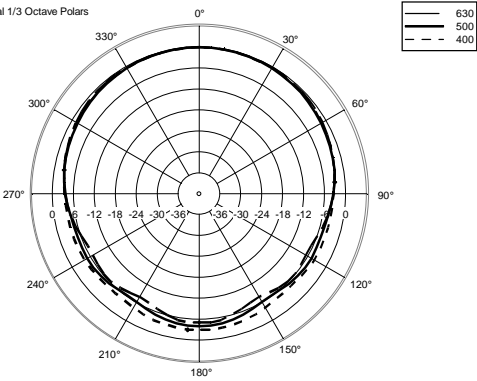

TECHNICAL SPECIFICATIONS

Acoustical specifications	Frequency Response:	40 Hz ÷ 20000 Hz
	Max SPL @ 1m:	130 dB
	Horizontal coverage angle:	90°
	Vertical coverage angle:	30°
Transducers	Fullrange:	8 x 4.0", 1.0" v.c
	Woofers:	15", 3.0" v.c
Input/Output section	Input signal:	bal/unbal
	Input connectors:	XLR, Jack
	Output connectors:	XLR
	Input sensitivity:	-2 dBu/+4 dBu
Processor section	Crossover Frequencies:	180 Hz
	Protections:	Thermal, RMS
	Limiter:	Soft Limiter
	Controls:	Volume, EQ
Power section	Total Power:	1400 W Peak, 700 W RMS
	High frequencies:	400 W Peak, 200 W RMS
	Low frequencies:	1000 W Peak, 500 W RMS
	Cooling:	Convection
	Connections:	VDE
Standard compliance	Safety agency:	CE compliant
Physical specifications	Color:	Black, White - RAL 9003
Size	Height:	2200 mm / 86.61 inches
	Width:	410 mm / 16.14 inches
	Depth:	560 mm / 22.05 inches
	Weight:	36.4 kg / 80.25 lbs
Shipping information	Package Height:	636 mm / 25.04 inches
	Package Width:	459 mm / 18.07 inches
	Package Depth:	613 mm / 24.13 inches
	Package Weight:	43.89 kg / 96.76 lbs

EVOX 12
220-240V, Black
EAN 8024530013196

EVDX 12

Horizontal 1/3 Octave Polars

Horizontal 1/3 Octave Polars

Horizontal 1/3 Octave Polars

Horizontal 1/3 Octave Polars

Horizontal 1/3 Octave Polars

Horizontal 1/3 Octave Polars

Horizontal 1/3 Octave Polars

Horizontal One Octave Polars

ACCESSORIES

COVER CVR EVOX 12

PART NUMBER **13360324**

EAN: 8024530013189
