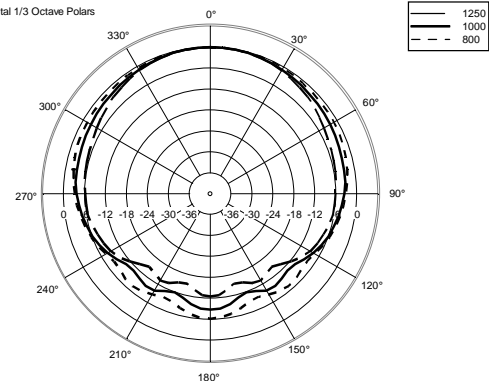

TECHNICAL SPECIFICATIONS

Acoustical specifications	Frequency Response:	40 Hz ÷ 20000 Hz
	Max SPL @ 1m:	130 dB
	Horizontal coverage angle:	90°
	Vertical coverage angle:	30°
Transducers	Fullrange:	8 x 4.0", 1.0" v.c
	Woofers:	15", 3.0" v.c
Input/Output section	Input signal:	bal/unbal
	Input connectors:	XLR, Jack
	Output connectors:	XLR
	Input sensitivity:	-2 dBu/+4 dBu
Processor section	Crossover Frequencies:	180 Hz
	Protections:	Thermal, RMS
	Limiter:	Soft Limiter
	Controls:	Volume, EQ
Power section	Total Power:	1400 W Peak, 700 W RMS
	High frequencies:	400 W Peak, 200 W RMS
	Low frequencies:	1000 W Peak, 500 W RMS
	Cooling:	Convection
	Connections:	VDE
Standard compliance	Safety agency:	CE compliant
Physical specifications	Color:	Black, White - RAL 9003
Size	Height:	2200 mm / 86.61 inches
	Width:	410 mm / 16.14 inches
	Depth:	560 mm / 22.05 inches
	Weight:	36.4 kg / 80.25 lbs
Shipping information	Package Height:	636 mm / 25.04 inches
	Package Width:	459 mm / 18.07 inches
	Package Depth:	613 mm / 24.13 inches
	Package Weight:	43.89 kg / 96.76 lbs

EVOX 12
220-240V, Black
EAN 8024530013196

EVDX 12

Horizontal 1/3 Octave Polars

Horizontal 1/3 Octave Polars

Horizontal 1/3 Octave Polars

Horizontal 1/3 Octave Polars

Horizontal 1/3 Octave Polars

Horizontal 1/3 Octave Polars

Horizontal 1/3 Octave Polars

Horizontal One Octave Polars

ACCESSORIES

COVER CVR EVOX 12

PART NUMBER **13360324**

EAN: 8024530013189
