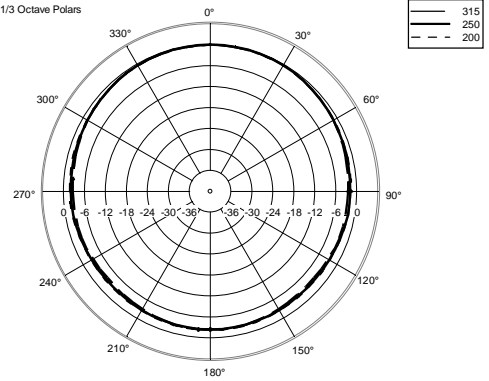

TECHNICAL SPECIFICATIONS

Acoustical specifications	Frequency Response:	40 Hz ÷ 20000 Hz
	Max SPL @ 1m:	130 dB
	Horizontal coverage angle:	90°
	Vertical coverage angle:	30°
Transducers	Fullrange:	8 x 4.0", 1.0" v.c
	Woofers:	15", 3.0" v.c
Input/Output section	Input signal:	bal/unbal
	Input connectors:	XLR, Jack
	Output connectors:	XLR
	Input sensitivity:	-2 dBu/+4 dBu
Processor section	Crossover Frequencies:	180 Hz
	Protections:	Thermal, RMS
	Limiter:	Soft Limiter
	Controls:	Volume, EQ
Power section	Total Power:	1400 W Peak, 700 W RMS
	High frequencies:	400 W Peak, 200 W RMS
	Low frequencies:	1000 W Peak, 500 W RMS
	Cooling:	Convection
	Connections:	VDE
Standard compliance	Safety agency:	CE compliant
Physical specifications	Color:	Black, White - RAL 9003
Size	Height:	2200 mm / 86.61 inches
	Width:	410 mm / 16.14 inches
	Depth:	560 mm / 22.05 inches
	Weight:	36.4 kg / 80.25 lbs
Shipping information	Package Height:	636 mm / 25.04 inches
	Package Width:	459 mm / 18.07 inches
	Package Depth:	613 mm / 24.13 inches
	Package Weight:	43.89 kg / 96.76 lbs

EVOX 12
220-240V, Black
EAN 8024530013196

EVDX 12

Horizontal 1/3 Octave Polars

Horizontal 1/3 Octave Polars

Horizontal 1/3 Octave Polars

Horizontal 1/3 Octave Polars

Horizontal 1/3 Octave Polars

Horizontal 1/3 Octave Polars