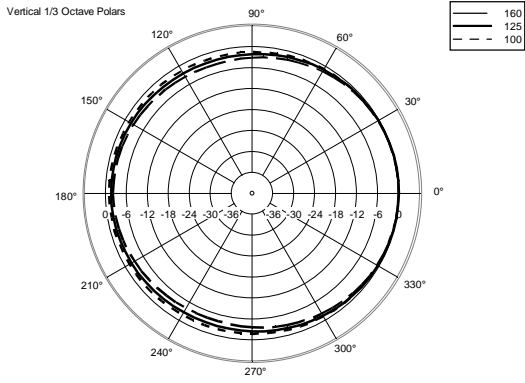

Horizontal 1/3 Octave Polars