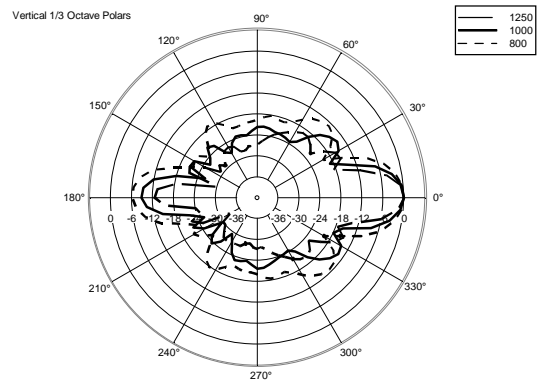

TECHNICAL SPECIFICATIONS

Acoustical specifications	Frequency Response:	40 Hz ÷ 20000 Hz
	Max SPL @ 1m:	130 dB
	Horizontal coverage angle:	90°
	Vertical coverage angle:	30°
Transducers	Fullrange:	8 x 4.0", 1.0" v.c
	Woofers:	15", 3.0" v.c
Input/Output section	Input signal:	bal/unbal
	Input connectors:	XLR, Jack
	Output connectors:	XLR
	Input sensitivity:	-2 dBu/+4 dBu
Processor section	Crossover Frequencies:	180 Hz
	Protections:	Thermal, RMS
	Limiter:	Soft Limiter
	Controls:	Volume, EQ
Power section	Total Power:	1400 W Peak, 700 W RMS
	High frequencies:	400 W Peak, 200 W RMS
	Low frequencies:	1000 W Peak, 500 W RMS
	Cooling:	Convection
	Connections:	VDE
Standard compliance	Safety agency:	CE compliant
Physical specifications	Color:	Black, White - RAL 9003
Size	Height:	2200 mm / 86.61 inches
	Width:	410 mm / 16.14 inches
	Depth:	560 mm / 22.05 inches
	Weight:	36.4 kg / 80.25 lbs
Shipping information	Package Height:	636 mm / 25.04 inches
	Package Width:	459 mm / 18.07 inches
	Package Depth:	613 mm / 24.13 inches
	Package Weight:	43.89 kg / 96.76 lbs

EVOX 12
220-240V, Black
EAN 8024530013196

EVDX 12

Horizontal 1/3 Octave Polars

Horizontal 1/3 Octave Polars

Horizontal 1/3 Octave Polars

Horizontal 1/3 Octave Polars

Horizontal 1/3 Octave Polars

Horizontal 1/3 Octave Polars

Horizontal 1/3 Octave Polars

Horizontal One Octave Polars

ACCESSORIES

COVER CVR EVOX 12

PART NUMBER **13360324**

EAN: 8024530013189
