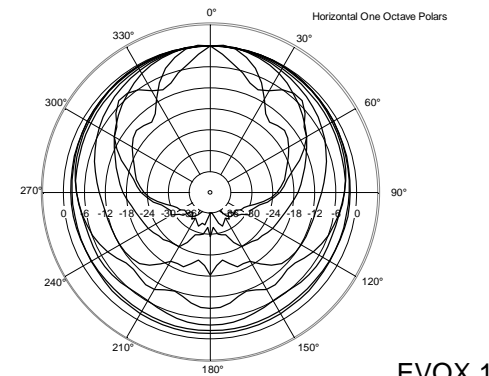

TECHNICAL SPECIFICATIONS

Acoustical specifications	Frequency Response:	40 Hz ÷ 20000 Hz
	Max SPL @ 1m:	130 dB
	Horizontal coverage angle:	90°
	Vertical coverage angle:	30°
Transducers	Fullrange:	8 x 4.0", 1.0" v.c
	Woofers:	15", 3.0" v.c
Input/Output section	Input signal:	bal/unbal
	Input connectors:	XLR, Jack
	Output connectors:	XLR
	Input sensitivity:	-2 dBu/+4 dBu
Processor section	Crossover Frequencies:	180 Hz
	Protections:	Thermal, RMS
	Limiter:	Soft Limiter
	Controls:	Volume, EQ
Power section	Total Power:	1400 W Peak, 700 W RMS
	High frequencies:	400 W Peak, 200 W RMS
	Low frequencies:	1000 W Peak, 500 W RMS
	Cooling:	Convection
	Connections:	VDE
Standard compliance	Safety agency:	CE compliant
Physical specifications	Color:	Black, White - RAL 9003
Size	Height:	2200 mm / 86.61 inches
	Width:	410 mm / 16.14 inches
	Depth:	560 mm / 22.05 inches
	Weight:	36.4 kg / 80.25 lbs
Shipping information	Package Height:	636 mm / 25.04 inches
	Package Width:	459 mm / 18.07 inches
	Package Depth:	613 mm / 24.13 inches
	Package Weight:	43.89 kg / 96.76 lbs

EVOX 12
220-240V, Black
EAN 8024530013196

EVDX 12

Horizontal 1/3 Octave Polars

Horizontal 1/3 Octave Polars

Horizontal 1/3 Octave Polars

Horizontal 1/3 Octave Polars

Horizontal 1/3 Octave Polars

Horizontal 1/3 Octave Polars

Horizontal 1/3 Octave Polars

Horizontal One Octave Polars

ACCESSORIES

COVER CVR EVOX 12

PART NUMBER **13360324**

EAN: 8024530013189
