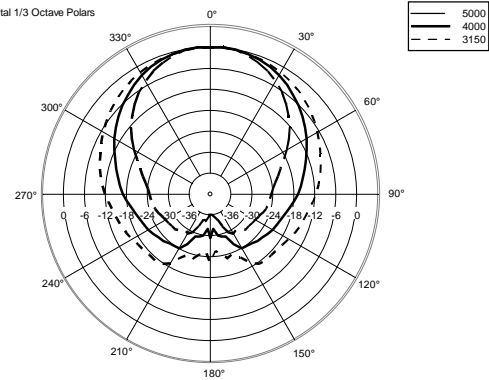

TECHNICAL SPECIFICATIONS

Acoustical specifications	Frequency Response:	40 Hz ÷ 20000 Hz
	Max SPL @ 1m:	130 dB
	Horizontal coverage angle:	90°
	Vertical coverage angle:	30°
Transducers	Fullrange:	8 x 4.0", 1.0" v.c
	Woofers:	15", 3.0" v.c
Input/Output section	Input signal:	bal/unbal
	Input connectors:	XLR, Jack
	Output connectors:	XLR
	Input sensitivity:	-2 dBu/+4 dBu
Processor section	Crossover Frequencies:	180 Hz
	Protections:	Thermal, RMS
	Limiter:	Soft Limiter
	Controls:	Volume, EQ
Power section	Total Power:	1400 W Peak, 700 W RMS
	High frequencies:	400 W Peak, 200 W RMS
	Low frequencies:	1000 W Peak, 500 W RMS
	Cooling:	Convection
	Connections:	VDE
Standard compliance	Safety agency:	CE compliant
Physical specifications	Color:	Black, White - RAL 9003
Size	Height:	2200 mm / 86.61 inches
	Width:	410 mm / 16.14 inches
	Depth:	560 mm / 22.05 inches
	Weight:	36.4 kg / 80.25 lbs
Shipping information	Package Height:	636 mm / 25.04 inches
	Package Width:	459 mm / 18.07 inches
	Package Depth:	613 mm / 24.13 inches
	Package Weight:	43.89 kg / 96.76 lbs

EVOX 12
220-240V, Black
EAN 8024530013196

EVDX 12

Horizontal 1/3 Octave Polars

Horizontal 1/3 Octave Polars

Horizontal 1/3 Octave Polars

Horizontal 1/3 Octave Polars

Horizontal 1/3 Octave Polars

Horizontal 1/3 Octave Polars