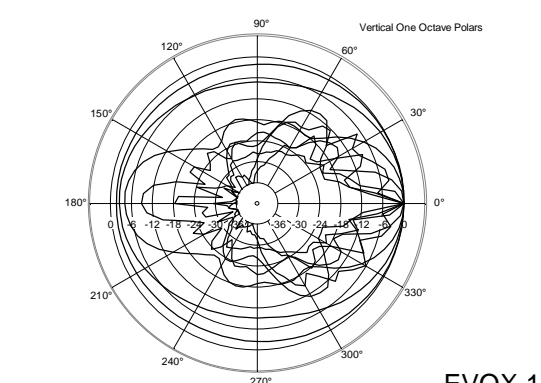

TECHNICAL SPECIFICATIONS

Acoustical specifications	Frequency Response:	40 Hz ÷ 20000 Hz
	Max SPL @ 1m:	130 dB
	Horizontal coverage angle:	90°
	Vertical coverage angle:	30°
Transducers	Fullrange:	8 x 4.0", 1.0" v.c
	Woofers:	15", 3.0" v.c
Input/Output section	Input signal:	bal/unbal
	Input connectors:	XLR, Jack
	Output connectors:	XLR
	Input sensitivity:	-2 dBu/+4 dBu
Processor section	Crossover Frequencies:	180 Hz
	Protections:	Thermal, RMS
	Limiter:	Soft Limiter
	Controls:	Volume, EQ
Power section	Total Power:	1400 W Peak, 700 W RMS
	High frequencies:	400 W Peak, 200 W RMS
	Low frequencies:	1000 W Peak, 500 W RMS
	Cooling:	Convection
	Connections:	VDE
Standard compliance	Safety agency:	CE compliant
Physical specifications	Color:	Black, White - RAL 9003
Size	Height:	2200 mm / 86.61 inches
	Width:	410 mm / 16.14 inches
	Depth:	560 mm / 22.05 inches
	Weight:	36.4 kg / 80.25 lbs
Shipping information	Package Height:	636 mm / 25.04 inches
	Package Width:	459 mm / 18.07 inches
	Package Depth:	613 mm / 24.13 inches
	Package Weight:	43.89 kg / 96.76 lbs

EVOX 12
220-240V, Black
EAN 8024530013196

EVDX 12

Horizontal 1/3 Octave Polars

Horizontal 1/3 Octave Polars

Horizontal 1/3 Octave Polars

Horizontal 1/3 Octave Polars

Horizontal 1/3 Octave Polars

Horizontal 1/3 Octave Polars

Horizontal 1/3 Octave Polars

Horizontal One Octave Polars

ACCESSORIES

COVER CVR EVOX 12

PART NUMBER **13360324**

EAN: 8024530013189
