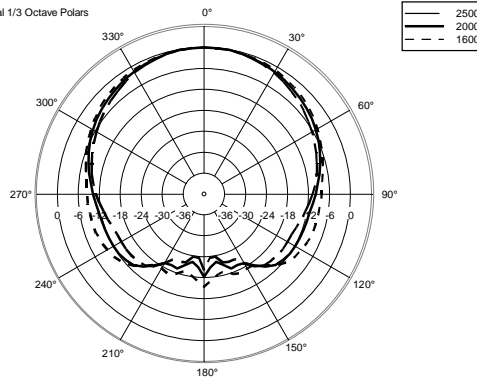

TECHNICAL SPECIFICATIONS

Acoustical specifications	Frequency Response:	40 Hz ÷ 20000 Hz
	Max SPL @ 1m:	130 dB
	Horizontal coverage angle:	90°
	Vertical coverage angle:	30°
Transducers	Fullrange:	8 x 4.0", 1.0" v.c
	Woofers:	15", 3.0" v.c
Input/Output section	Input signal:	bal/unbal
	Input connectors:	XLR, Jack
	Output connectors:	XLR
	Input sensitivity:	-2 dBu/+4 dBu
Processor section	Crossover Frequencies:	180 Hz
	Protections:	Thermal, RMS
	Limiter:	Soft Limiter
	Controls:	Volume, EQ
Power section	Total Power:	1400 W Peak, 700 W RMS
	High frequencies:	400 W Peak, 200 W RMS
	Low frequencies:	1000 W Peak, 500 W RMS
	Cooling:	Convection
	Connections:	VDE
Standard compliance	Safety agency:	CE compliant
Physical specifications	Color:	Black, White - RAL 9003
Size	Height:	2200 mm / 86.61 inches
	Width:	410 mm / 16.14 inches
	Depth:	560 mm / 22.05 inches
	Weight:	36.4 kg / 80.25 lbs
Shipping information	Package Height:	636 mm / 25.04 inches
	Package Width:	459 mm / 18.07 inches
	Package Depth:	613 mm / 24.13 inches
	Package Weight:	43.89 kg / 96.76 lbs

EVOX 12
220-240V, Black
EAN 8024530013196

EVDX 12

Horizontal 1/3 Octave Polars

Horizontal 1/3 Octave Polars

Horizontal 1/3 Octave Polars

Horizontal 1/3 Octave Polars

Horizontal 1/3 Octave Polars

Horizontal 1/3 Octave Polars

Horizontal 1/3 Octave Polars

Horizontal One Octave Polars

ACCESSORIES

COVER CVR EVOX 12

PART NUMBER **13360324**

EAN: 8024530013189
