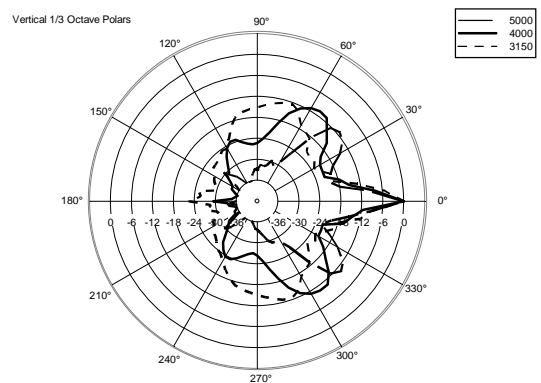

TECHNICAL SPECIFICATIONS

Acoustical specifications	Frequency Response:	40 Hz ÷ 20000 Hz
	Max SPL @ 1m:	130 dB
	Horizontal coverage angle:	90°
	Vertical coverage angle:	30°
Transducers	Fullrange:	8 x 4.0", 1.0" v.c
	Woofers:	15", 3.0" v.c
Input/Output section	Input signal:	bal/unbal
	Input connectors:	XLR, Jack
	Output connectors:	XLR
	Input sensitivity:	-2 dBu/+4 dBu
Processor section	Crossover Frequencies:	180 Hz
	Protections:	Thermal, RMS
	Limiter:	Soft Limiter
	Controls:	Volume, EQ
Power section	Total Power:	1400 W Peak, 700 W RMS
	High frequencies:	400 W Peak, 200 W RMS
	Low frequencies:	1000 W Peak, 500 W RMS
	Cooling:	Convection
	Connections:	VDE
Standard compliance	Safety agency:	CE compliant
Physical specifications	Color:	Black, White - RAL 9003
Size	Height:	2200 mm / 86.61 inches
	Width:	410 mm / 16.14 inches
	Depth:	560 mm / 22.05 inches
	Weight:	36.4 kg / 80.25 lbs
Shipping information	Package Height:	636 mm / 25.04 inches
	Package Width:	459 mm / 18.07 inches
	Package Depth:	613 mm / 24.13 inches
	Package Weight:	43.89 kg / 96.76 lbs

EVOX 12
220-240V, Black
EAN 8024530013196

EVDX 12

Horizontal 1/3 Octave Polars

Horizontal 1/3 Octave Polars

Horizontal 1/3 Octave Polars

Horizontal 1/3 Octave Polars

Horizontal 1/3 Octave Polars

Horizontal 1/3 Octave Polars

Horizontal 1/3 Octave Polars

Horizontal One Octave Polars

ACCESSORIES

COVER CVR EVOX 12

PART NUMBER **13360324**

EAN: 8024530013189
