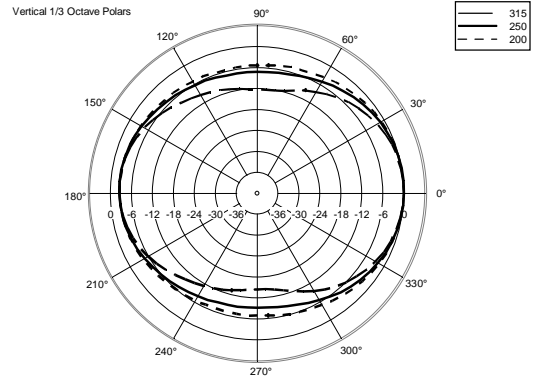

Horizontal One Octave Polars