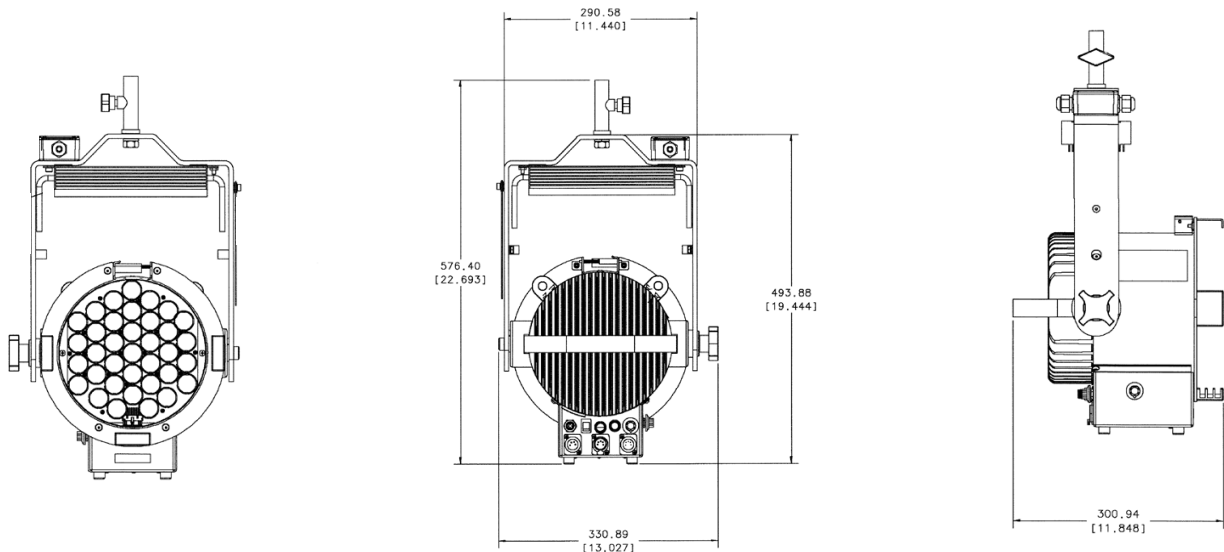

JAB Daylight

NO DIFFUSER	@10 FEET	@15 FEET	@20 FEET
Lux	40,140	18,850	10,530
Foot Candles	3,730	1,751	980
15° DIFFUSER	@10 FEET	@15 FEET	@20 FEET
Lux	29,010	13,330	7,574
Foot Candles	2,695	1,240	705
30° DIFFUSER	@10 FEET	@15 FEET	@20 FEET
Lux	7,633	3,670	2,060
Foot Candles	710	340	191
55° DIFFUSER	@10 FEET	@15 FEET	@20 FEET
Lux	2,970	1,350	775
Foot Candles	275	125	72

DIFFUSER	BEAM ANGLE	FIELD ANGLE
0°	14.1°	17.1°
5°	17.6°	22.6°
15°	19.2°	30.6°
30°	28.4°	48.5°
55°	50.1°	73.8°

At 90° angle to incident surface

SPECIFICATIONS

Control	Local, UIM, DMX
Source	LED, 5600K CCT
Cooling	Passive
Mounting	Baby Pin or Junior
Certifications	ETL, CSA, CE and RoHS Compliant

DIMENSIONS

Length	339.0 mm	13.3 in
Width	326.5 mm	12.9 in
Height	554.9 mm	21.8 in
Weight	8.9 kg	19.5 lbs

POWER

Input Voltage	100-277v AC	Battery (30v DC)
Input Freq	50/60 Hz	
Input Current	1.77 Amp @ 120V	212 Watts @ full
Connection	US NEMA 5-15	

HIGHLIGHTS

- RoHS Compliant
- 3,730 foot candles @ 10 feet
- Daylight-Balanced at 5600K CCT
- Dimmable with no color shift
- Draws 1.7 amps at max output
- No harmful UV or IR radiation

©2023 Sturdy Corporation. All rights reserved. As technical advancements continue, all specifications are subject to change without notice.