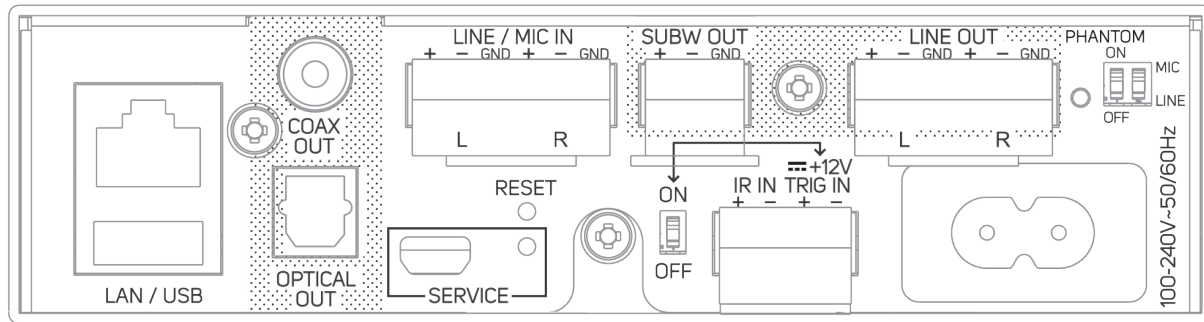

SPECIFICATIONS

CONNECTIVITY

AUDIO		NETWORK	Gigabit Ethernet RJ45
SUPPORTED FILE FORMATS	MP3, AAC, WMA, OGG, WMA-L, ALAC, OPUS Hi-Res formats - FLAC, MQA, WAV, AIFF	USB	1 x Type-A port for connection to USB memory sticks (Fat32 or NTFS formatted) and supported peripherals 1 x Type-B (mini) for product servicing
NATIVE SAMPLING RATES	32 - 192kHz	AUDIO INPUT	Mic/Line Balanced Phoenix
BIT DEPTHS	16 - 24	AUDIO OUTPUT	Analog: Balanced Phoenix Coaxial RCA TOSLINK digital optical Subwoofer Balanced 12 Volt trigger out
PERFORMANCE	SNR - 110dBA Distortion, THD+N - 0.005% (20hz-20khz at Rated Power)	POWER	Universal bi-pin AC Cord input (100 - 240AC)
DAC	32-Bit, 192kHz	USER INTERFACE	
SUPPORTED OPERATING SYSTEMS	Plays music from network shares on the following desktop operating systems: Microsoft Windows XP, 2000, Vista 7-10, Apple Macintosh 7-10	MOBILE OPERATING SYSTEM	BluOS - Free Android and iOS App Available Online at Google Play and Apple App Store
FREE INTERNET RADIO	TuneIn Radio, iHeartRadio, Calm Radio, Radio Paradise, LiveXLive	GENERAL	
SUPPORTED CLOUD SERVICES	Spotify, Amazon Music, TIDAL, Deezer, Qobuz, HighResAudio, Murfie, Napster, KKBox, Bugs, Taihe Music ZONE, SoundMachine.	PROCESSOR	ARM® CORTEX™ A9, 1 GHz
INTEGRATION PARTNERS	Control4, RTI, Crestron, URC, push, iPort, ELAN, Lutron, roon	UNIT WEIGHT	1.12 kg / 2.45 lb
ALBUM ART	JPG	GROSS DIMENSIONS	238 x 46 x 146mm 8.7 x 1.8 x 5.7 in
		POWER CONSUMPTION (IDLE)	6 Watts
		ACCESSORIES	2x AC power cords (Europe & North America)
		STORAGE ENVIRONMENT	-10° C to 50° C, 20% to 80% relative humidity
		OPERATING ENVIRONMENT	0° C to 40° C