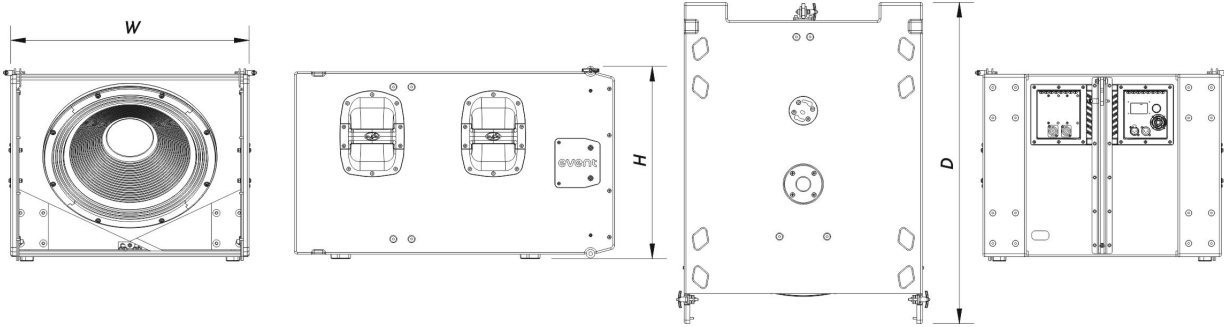

Enclosure

Enclosure Construction	Birch Plywood
Enclosure Geometry	Rectangular
Rigging	Captive Rigging System
Finish	ISO-flex Paint
Color	Black
Dimensions (H x W x D)	510 x 635 x 840 mm 20,0 x 25,0 x 33,0 in

EVENT 118A

DAS Audio Group, S.L. - C/ Islas Baleares 24 - 46988
Fuente del Jarro - Valencia - Spain - Tel. +34961340860
Updated (DD/MM/YYYY): 16/02/2024

SOUND WITH SOUL

Net Weight

43,0 kg (94,8 lb)

DIMENSIONS