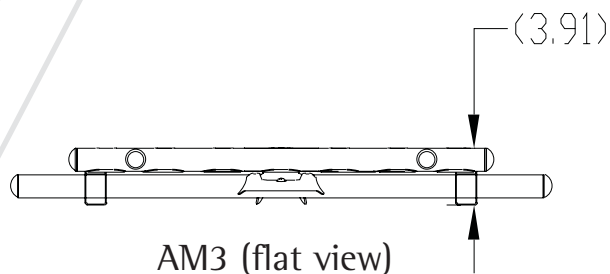

Features

- Fits displays from 40"- 61"
- 10° tilt up or down
- 180° swing, left and right
- 4" -26" extension from wall
- Cable routing inside arms
- Patented Radial Glide Technology™
- Available in Silver or Black

AM3 fits 40"-61" LCD/Plasma displays

* Shown in black (AM3-B)

Models: AM3 & AM3-B
Suggested List: \$499.99

Colors: Silver (AM3) / Black (AM3-B)

Fits: 40"-61"

Dimensions: 22"x29"x4" (HxWxD)

Max Load: 160lbs.

UPC: 829973250669 (silver)

UPC: 829973250683 (black)

AM3 (side view)
Tilts 10° up or down

*Measurements are shown in inches

 **PREMIER MOUNTS™**
The original holding company
www.mounts.com • 800.368.9700

North America
800.368.9700
800.832.4888 (Fax)