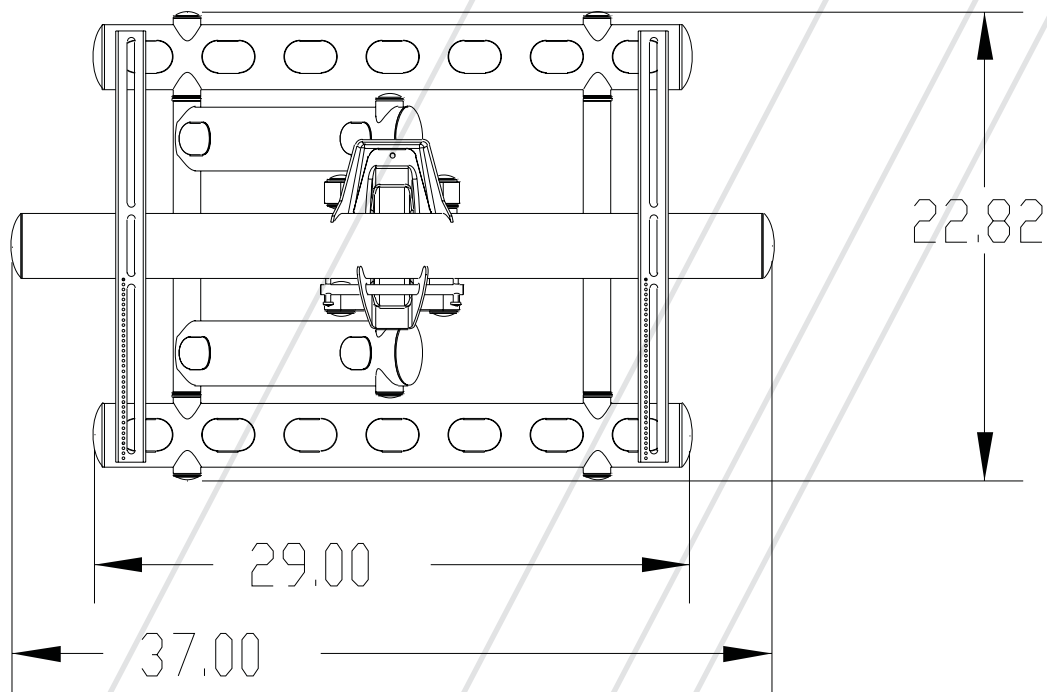

Universal Swingout Arm

The latest addition to the Premier Mounts product line is our new Universal Swingout Arm for 40"-61" displays.

This revolutionary design features our patented Radial Glide Technology™ which offers smooth tilt adjustment of +/-10°. You can pull your LCD/Plasma up to 26" from the wall and push it back to just under 4" off the wall when collapsed. All of your cables can be hidden inside our innovative cable management ports. Plus, it's backed by our industry-leading Lifetime Guarantee.

Features

- Fits displays from 40"- 61"
- 10° tilt up or down
- 180° swing, left and right
- 4" -26" extension from wall
- Cable routing inside arms
- Patented Radial Glide Technology™
- Available in Silver or Black

AM3 fits 40"-61" LCD/Plasma displays

* Shown in black (AM3-B)

Models: AM3 & AM3-B
Suggested List: \$499.99

Colors: Silver (AM3) / Black (AM3-B)

Fits: 40"-61"

Dimensions: 22"x29"x4" (HxWxD)

Max Load: 160lbs.

UPC: 829973250669 (silver)

UPC: 829973250683 (black)

AM3 (side view)
Tilts 10° up or down

*Measurements are shown in inches

 **PREMIER MOUNTS™**
The original holding company
www.mounts.com • 800.368.9700

North America
800.368.9700
800.832.4888 (Fax)