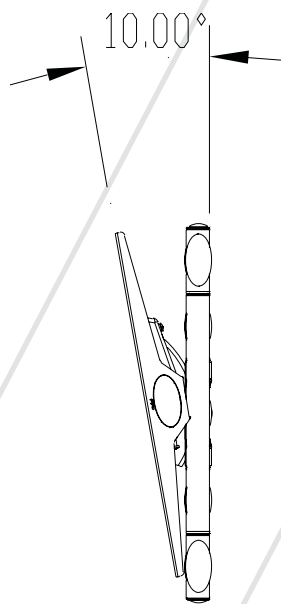

Universal Swingout Arm

The latest addition to the Premier Mounts product line is our new Universal Swingout Arm for 40"-61" displays.

This revolutionary design features our patented Radial Glide Technology™ which offers smooth tilt adjustment of +/-10°. You can pull your LCD/Plasma up to 26" from the wall and push it back to just under 4" off the wall when collapsed. All of your cables can be hidden inside our innovative cable management ports. Plus, it's backed by our industry-leading Lifetime Guarantee.

Features

- Fits displays from 40"- 61"
- 10° tilt up or down
- 180° swing, left and right
- 4" -26" extension from wall
- Cable routing inside arms
- Patented Radial Glide Technology™
- Available in Silver or Black

AM3 fits 40"-61" LCD/Plasma displays

* Shown in black (AM3-B)

Models: AM3 & AM3-B
Suggested List: \$499.99

Colors: Silver (AM3) / Black (AM3-B)

Fits: 40"-61"

Dimensions: 22"x29"x4" (HxWxD)

Max Load: 160lbs.

UPC: 829973250669 (silver)

UPC: 829973250683 (black)

AM3 (side view)
Tilts 10° up or down

*Measurements are shown in inches

 **PREMIER MOUNTS™**
The original holding company
www.mounts.com • 800.368.9700

North America
800.368.9700
800.832.4888 (Fax)