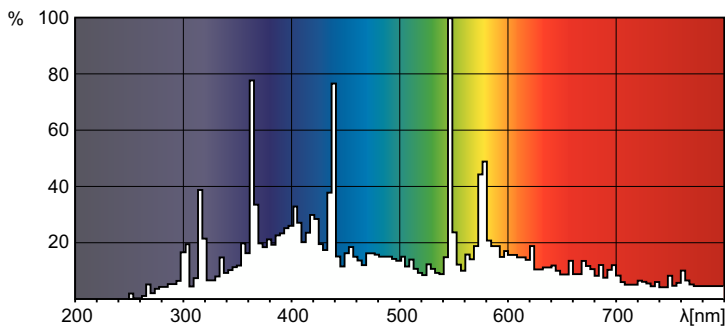

MSD Platinum (Touring/Stage)

Material Nr. (12NC)	928197805308
Numerator - Quantity Per Pack	1
EAN/UPC - Product/Case	8718696678329
Numerator - Packs per outer box	24

EAN/UPC - Case	8718696678336

Dimensional drawing

Product	D (max)	O	C (max)
MSD Platinum 21 R UNP/24	54.5 mm	1.2 mm	60 mm

Photometric data

Spectral Power Distribution Colour - MSD Platinum 21 R UNP/24