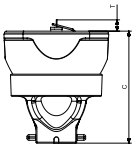

### Product data

| General Information                |                                  | Arc Length O (Nom)       |                          | 1.2 mm |  |
|------------------------------------|----------------------------------|--------------------------|--------------------------|--------|--|
| Cap-Base                           | - [-]                            |                          |                          |        |  |
| Operating Position                 | UNIVERSAL [Any or Universal (U)] | Operating and Electrical |                          |        |  |
| Life to 50% Failures (Nom)         | 1,500 hour(s)                    | Power Consumption        | 470 W                    |        |  |
| Light Technical                    |                                  | Controls and Dimming     |                          |        |  |
| Color Code                         | 2                                | Dimmable                 | Yes                      |        |  |
| Luminous Flux                      | 23,000 lm                        | Product Data             |                          |        |  |
| Chromaticity Coordinate X (Nom)    | 297                              | Order product name       | MSD Platinum 21 R UNP/24 |        |  |
| Chromaticity Coordinate Y (Nom)    | 300                              | Full product name        | MSD Platinum 21 R UNP/24 |        |  |
| Correlated Color Temperature (Nom) | 8000 K                           | Full product code        | 871869667832900          |        |  |
| Color rendering index (CRI)        | -                                | Order code               | 928197805308             |        |  |

## Dimensional drawing

| Product                  | D (max) | O      | C (max) |
|--------------------------|---------|--------|---------|
| MSD Platinum 21 R UNP/24 | 54.5 mm | 1.2 mm | 60 mm   |