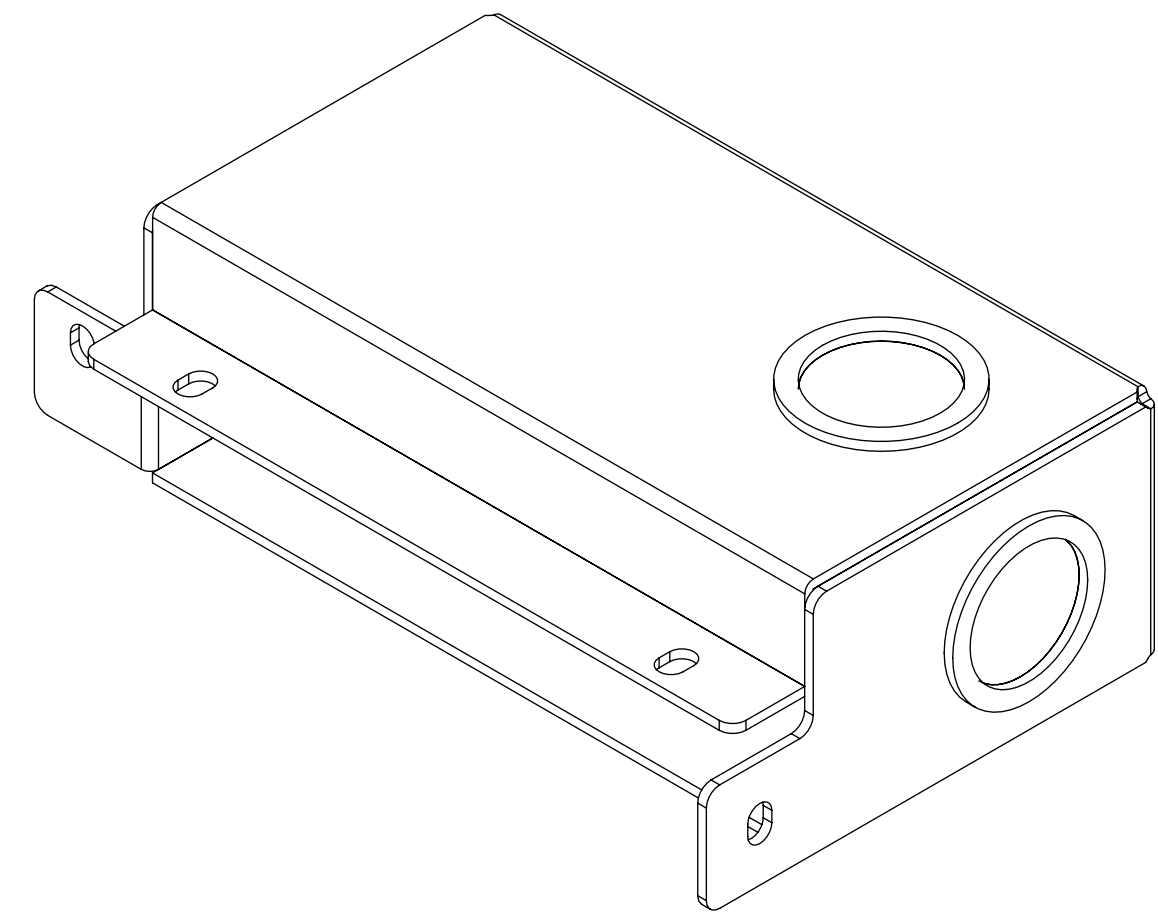

SHURE CEILING ARRAY A910-JB JUNCTION BOX ACCESSORY

DETAIL Z
SCALE 2:1
4 PLACES