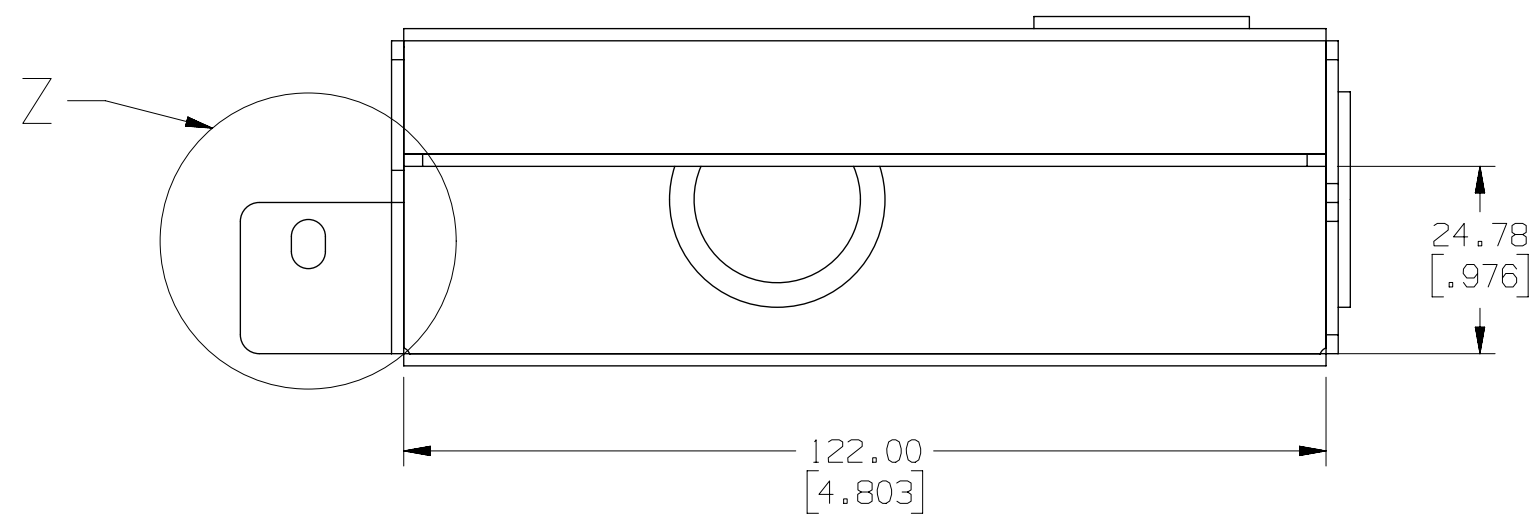

SHURE CEILING ARRAY A910-JB JUNCTION BOX ACCESSORY

DETAIL Z
SCALE 2:1
4 PLACES