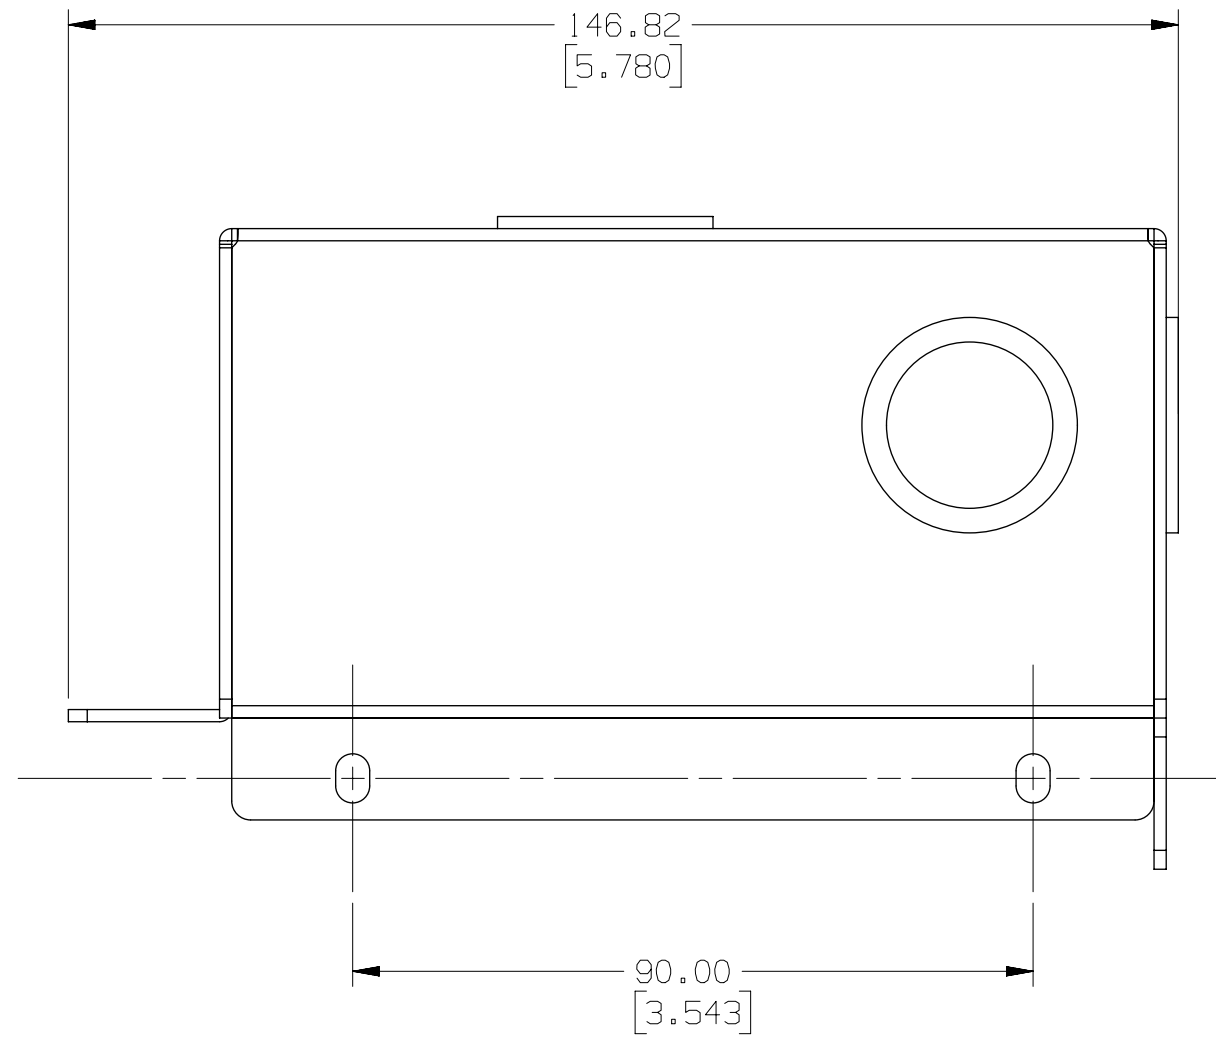

SHURE CEILING ARRAY A910-JB JUNCTION BOX ACCESSORY

DETAIL Z
SCALE 2:1
4 PLACES