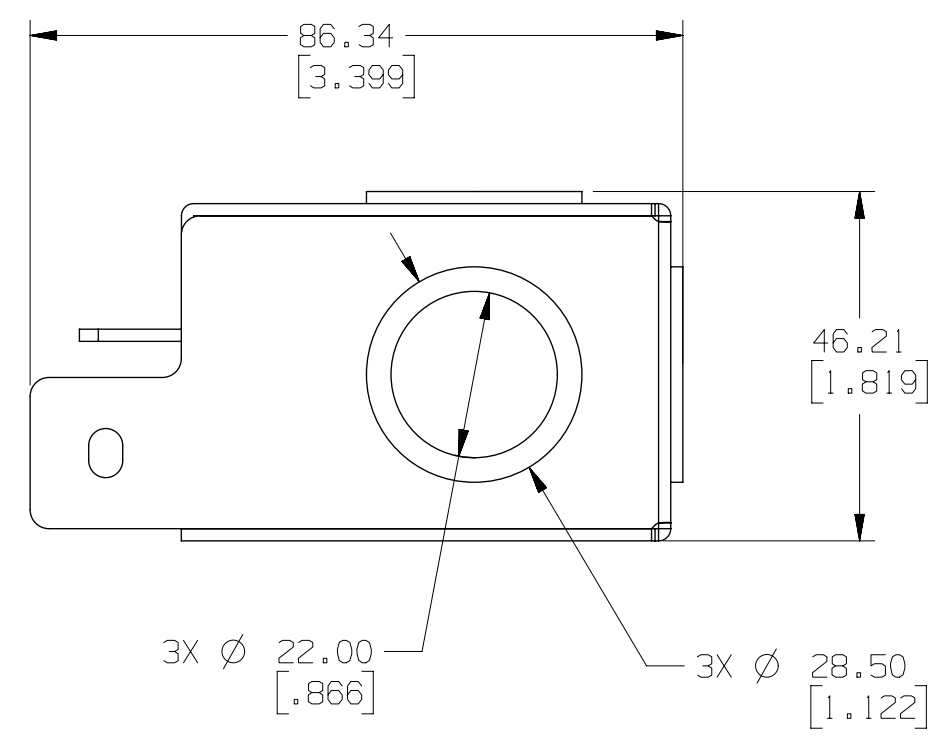

SHURE CEILING ARRAY A910-JB JUNCTION BOX ACCESSORY

DETAIL Z
SCALE 2:1
4 PLACES