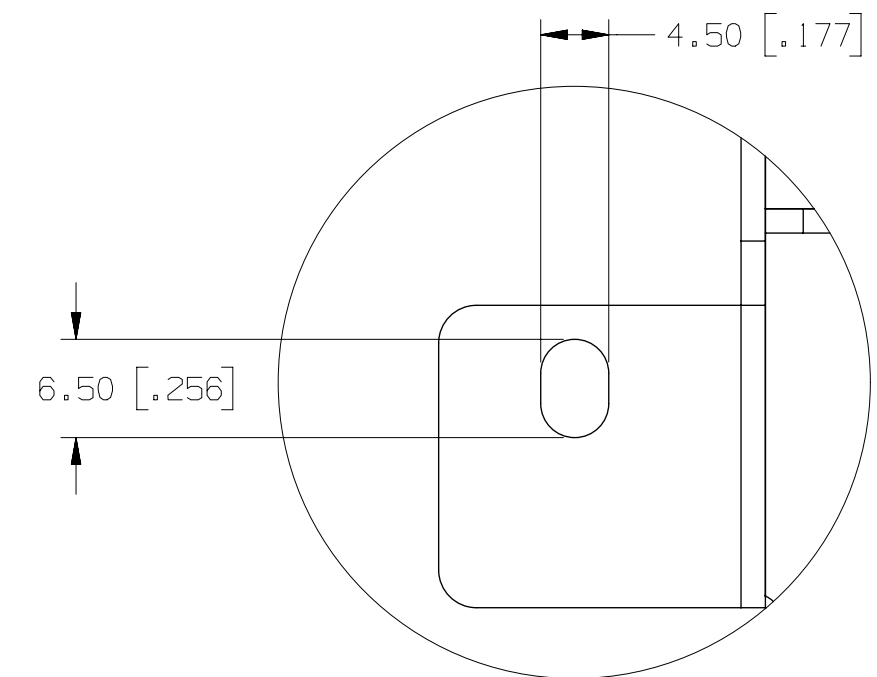

SHURE CEILING ARRAY A910-JB JUNCTION BOX ACCESSORY

DETAIL Z
SCALE 2:1
4 PLACES