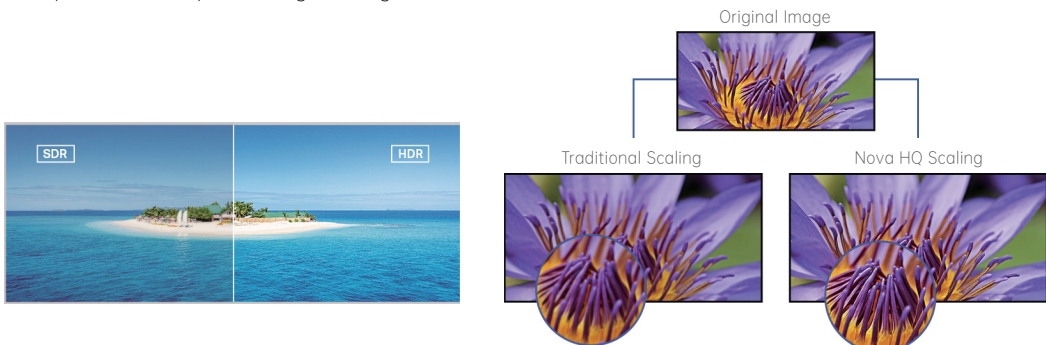

High Image Quality — Rebuild Original Vision

To handle the existing requirements of fine-pitch displays, H Series features comprehensive image quality enhancements. The internal high-definition image processing engine, support for HDR, wide color gamut transmission, high contrast, and abundant colors, those all provide more details in both light and shadow. NovaStar's HQ high-quality scaling technology, which includes an adaptive content scaling engine. This technology prevents loss of details and border errors when zooming out, as well as jagged edges and blurring when zooming in, allowing for a perfect recovery of the original image.