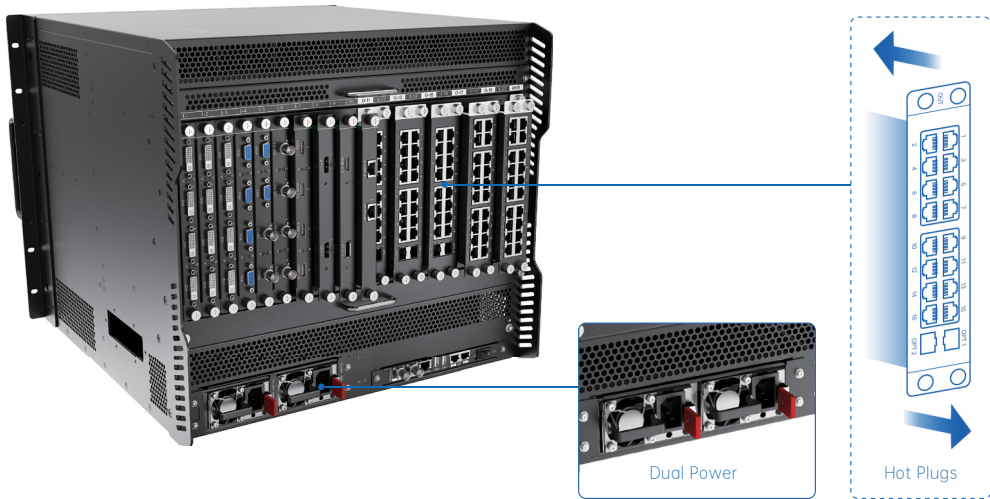

Super Stability — Multiple Safeguards for Peace of Mind

Hot plugs for inputs and outputs and smart data recovery functions provide safety, stability, and convenient operation. An industrial-grade redundant power module ensures stable operation for the course of your entire application.