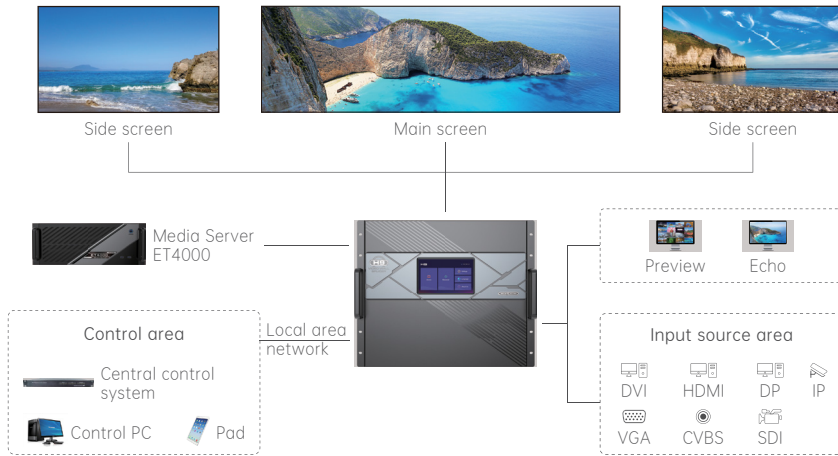

## All-in-One — Simple Design, Yet Complex Integration

While utilizing module mainframe connectivity, the H series highly integrates splice processing and display control to achieve true all-in-one, which simplifies system interconnection structure for customers. It will also reduce equipment failure rates, and improve equipment operation and maintenance to a whole new level.

## True Flexibility — Awakens New Sensory Experience

H series supports numerous layers with an unrestricted arrangement. Each output daughterboard provides 16 layers. The layers can freely cross different output loading areas while keeping layer size the same. Layers can be in any position, overlapped, or unlimited scaled. It supports functions such as image capture, layer configuration, layer rotation, and more. This all helps you realize your creativity and create a captivating visual effect.