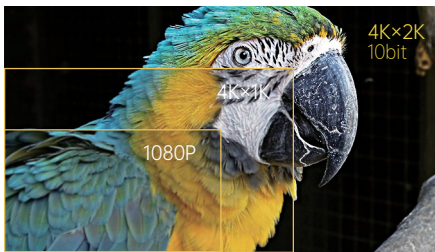

## True Flexibility — Awakens New Sensory Experience

H series supports numerous layers with an unrestricted arrangement. Each output daughterboard provides 16 layers. The layers can freely cross different output loading areas while keeping layer size the same. Layers can be in any position, overlapped, or unlimited scaled. It supports functions such as image capture, layer configuration, layer rotation, and more. This all helps you realize your creativity and create a captivating visual effect.

 Intercept

 Preset scene

 Layer flip

 Supports BKG and OSD layers

## True 4K — Display Every Pixel in its Intended Beauty

To meet the client's display requirements, H Series achieves true 4K (4K x 2K@60Hz, RGB 4:4:4, 10bit) signal collection, processing, and output. It can be configured with DP1.2, HDMI2.0, or other high-definition 4K daughterboards to realize ultra-high-resolution display. Input and output signal support full 60FPS smooth processing without lag or frame loss, fully showcasing the details of the image. The entire system has 10bit color depth processing, which sharply increases color expressiveness and provides a smoother transition for better image quality.