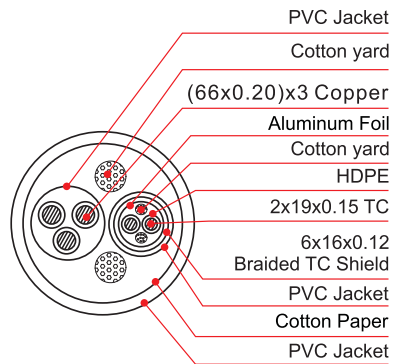

CODE	Length
AC3PTRUE6	1.83mt. (6.0 ft.)

REVISION			
REV	DESCRIPTION	DATE	SIGNATURE
	POWER CABLE	2022.5.19	

ASSEMBLED CABLE:

CABLE CONSTRUCTION:

WIRING METHOD: