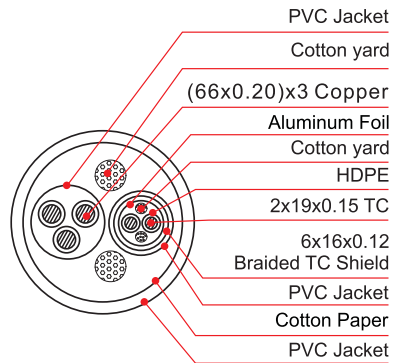

CODE	Length
AC3PTRUE25	7.62mt. (25.0 ft.)

REVISION			
REV	DESCRIPTION	DATE	SIGNATURE
	POWER CABLE	2022.5.19	

ASSEMBLED CABLE:

CABLE CONSTRUCTION:

WIRING METHOD: