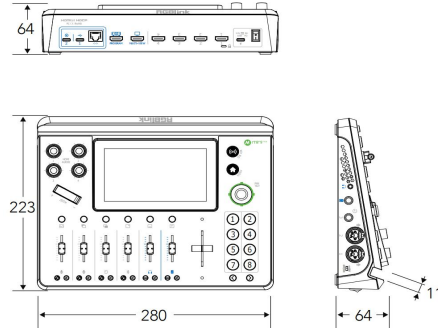

Dimension

Specification

mini series   mini-mx

Connectors	Input	HDMI 4K	4xHDMI-A		
	Output	HDMI 2K	2xHDMI-A		
		USB (Recording)	1xUSB-C		
		USB (Stream)	1xUSB-C		
	Audio	IN	2x6.35mm XLR/6.35mm TRS Jack 1x6.35mm TRS Jack		
OUT		1x6.35mm TRS Jack			
		1x3.5mm mini-Jack			
Communication	LAN	1xRJ45			
Power	Power Supply	1xUSB-C			
Performance	Input Resolutions	SMPTE	720p@50/60 | 1080i@50 | 1080p@23.98/24.97/50/59.94/60		
		VESA	1024x768@60 | 1280x720@60 | 1280x768@60 | 1280x800@60 | 1280x1024@60 | 1360x768@60 | 1366x768@60 | 1440x900@60 | 1600x1200@60 | 1680x1050@60 | 1920x1080@60 | 1920x1200@60 | 3840x2160@60 | 4096x2160@60		
	Output Resolutions	SMPTE	720p@50/60 | 1080p@23.98/24.97/50/59.94/60		
		VESA	1024x768@60 | 1280x720@50/60 | 1280x768@60 | 1280x1024@60 | 1360x768@60 | 1920x1080@60		
	Video	Video Formats	HDMI 2.0 | HDCP 2.2		
		Color Space	RGB 8bit		
		Video Sampling	4:4:4 YUV		
		Video Latency	<4 frames		
	Audio	Line In Delay	up to 8 frames		
		Audio Format	HDMI	Linear PCM, 24 bits/48 kHz, 2 ch	
		USB	Linear PCM, 16 bits/48 kHz, 2 ch		
Record/Storage	Record Formats	MP4 | WAV			
	Disk Formats	FAT32(≤32 GB) | exFAT(64GB~2T)			
Supported Standards	HDMI	2.0			
	USB	3.0			
	H.265	ITU-T H.265/ ISO/IEC 23008-2			
Power	Compatibility	USB Power Delivery (PD) 3.0			
	Supported Cables	Certified USB PD Aware			
	Input Voltage	Type-C 12V/3A			
	Maximum Power	36W			
Environment	Temperature	0℃~45℃			
	Humidity	10%~85% RH			
Physical	Net Weight	1.48kg			
	Packaged Weight	2.80kg			
	Net Dimension	280.0mm × 222.6mm × 63.5mm			
	Packaged Dimension	332.0mm × 238.5mm × 109.0mm			

Order Codes

Order Codes	Item
230-0004-01-0	mini-mx

Contact us

Tel : +86-592-5771197
Fax : +86-592-5788216
E-mail : sales@rgblink.com
Headquarter: Room 601A, No. 37-3 Banshang community, Building 3,
Xinke Plaza, Torch Hi-Tech Industrial Development Zone, Xiamen, China

RGBlink
www.rgblink.com