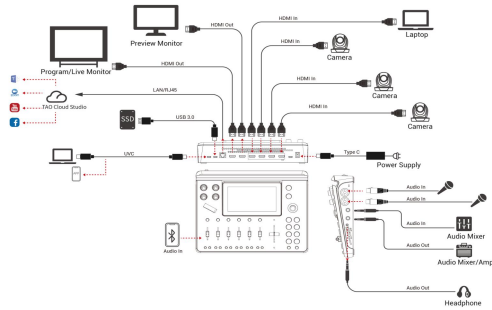

Key Features

- 4K multi-channel streaming video mixer
- Built-in 5.5 inch touch screen for menu operation
- Quad HDMI 2.0 inputs, resolutions up to 4K@60
- Dual HDMI 1.3 outputs for monitoring of multi-window PVW and PGM
- Dual MIC in, one Line-in, one Bluetooth in, dual audio out
- Mix for HDMI embedded and external audio
- One-key recording. Recording capacity of hard drive is up to 2T
- Support simultaneous streaming to 2 live streaming platforms via RTMP(S)
- Support multi-layer overlay, layer scaling and cropping
- 15 switching effect modes
- 5-direction joystick for controlling up to 4 PTZ cameras
- Save and store up to 16 scene presets. One-click for preset recall
- Support web control, compatible with mobile devices and computers, compatible with multiple operating systems
- Support Chroma Key
- One-key quick switch between portrait and landscape screen

Application