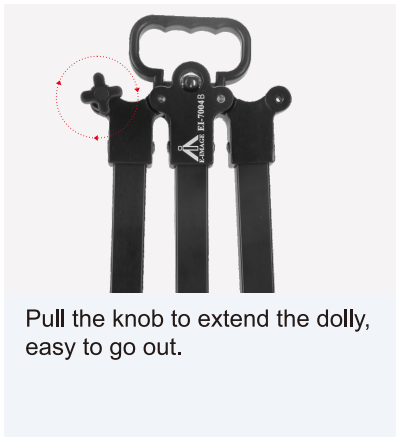

32.0cm
12.6in

100mm

Component:

Pedestal	AT7903
Dolly	EI-7005

Pneumatic assist center column

Easy height-adjustment lever

Quick locking

Ergonomic hand wheel

UPGRADE

The magic life in the image world

E-IMAGE

GH20 100mm Fluid Head

-  100mm
-  20.0kg / 44.0lbs
-  0-8

FEATURES

Fixed drag of pan & tilt

Longer sliding plate

Leveling bubble

8 plus 0 steps of counterbalance

SPECIFICATIONS

Model	GH20
 Payload Range	20.0kg / 44.0lbs
 Counterbalance Range	0-8
 Grades Of Pan Drag	Fixed
 Grades Of Tilt Drag	Fixed
 Tilt Range	-60°/+90°
 Temperature Range	-30°C~+60°C
 Bowl Size	100mm
 Net Weight	3.5kg / 7.7lbs

EI-7004B Video Dolly

Super sturdy, designed for heavy duty systems. The 100mm/4 inch wheels can be individually braked.

FEATURES

The magic life in the image world

E-IMAGE

GB3 Pan bar

Telescopic pan bar for GH08L, GH10L, GH15, GH25 heads