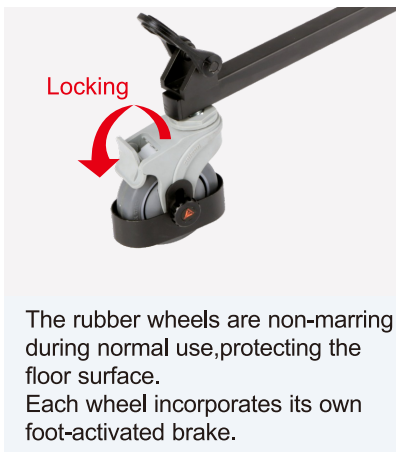

EI-7004B Video Dolly

Super sturdy, designed for heavy duty systems. The 100mm/4 inch wheels can be individually braked.

FEATURES