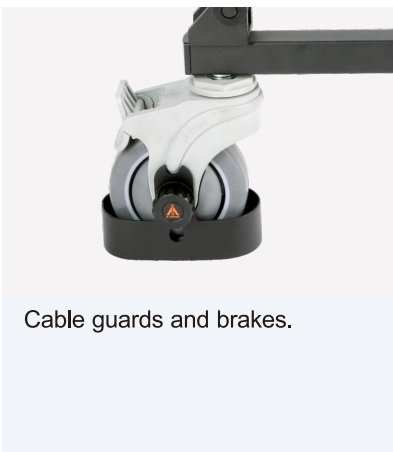

UPGRADE

The magic life in the image world

E-IMAGE

GH20 100mm Fluid Head

-  100mm
-  20.0kg / 44.0lbs
-  0-8

FEATURES

Fixed drag of pan & tilt

Longer sliding plate

Leveling bubble

8 plus 0 steps of counterbalance

SPECIFICATIONS

Model	GH20
 Payload Range	20.0kg / 44.0lbs
 Counterbalance Range	0-8
 Grades Of Pan Drag	Fixed
 Grades Of Tilt Drag	Fixed
 Tilt Range	-60°/+90°
 Temperature Range	-30°C~+60°C
 Bowl Size	100mm
 Net Weight	3.5kg / 7.7lbs

EI-7004B Video Dolly

Super sturdy, designed for heavy duty systems. The 100mm/4 inch wheels can be individually braked.

FEATURES

The magic life in the image world

E-IMAGE

GB3 Pan bar

Telescopic pan bar for GH08L, GH10L, GH15, GH25 heads