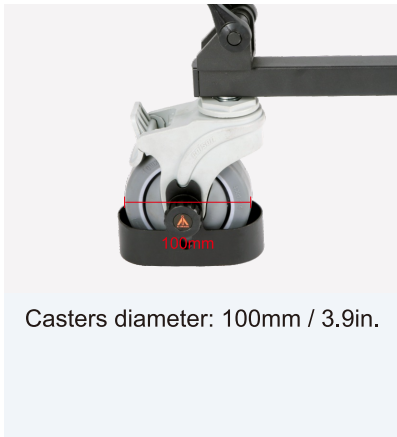

EI-7004B Video Dolly

Super sturdy, designed for heavy duty systems. The 100mm/4 inch wheels can be individually braked.

FEATURES