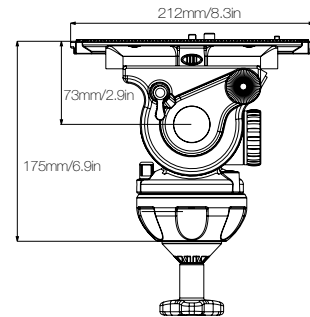

32.0cm
12.6in

100mm

Component:

Pedestal	AT7903
Dolly	EI-7005

Pneumatic assist center column

Easy height-adjustment lever

Quick locking

Ergonomic hand wheel

UPGRADE

The magic life in the image world

E-IMAGE

GH20 100mm Fluid Head

-  100mm
-  20.0kg / 44.0lbs
-  0-8

FEATURES

Fixed drag of pan & tilt

Longer sliding plate

Leveling bubble

8 plus 0 steps of counterbalance

SPECIFICATIONS

Model	GH20
 Payload Range	20.0kg / 44.0lbs
 Counterbalance Range	0-8
 Grades Of Pan Drag	Fixed
 Grades Of Tilt Drag	Fixed
 Tilt Range	-60°/+90°
 Temperature Range	-30°C~+60°C
 Bowl Size	100mm
 Net Weight	3.5kg / 7.7lbs

SPECIFICATIONS

 Length range	405-605mm / 15.9-23.8in
 Net weight	385g / 0.8lbs