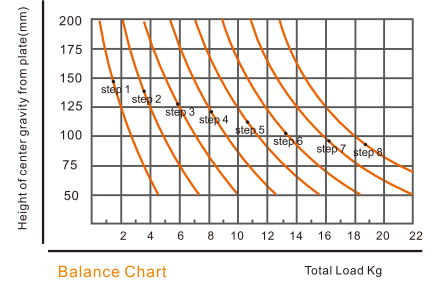

UPGRADE

The magic life in the image world

E-IMAGE

GH20 100mm Fluid Head

-  100mm
-  20.0kg / 44.0lbs
-  0-8

FEATURES

Fixed drag of pan & tilt

Longer sliding plate

Leveling bubble

8 plus 0 steps of counterbalance

SPECIFICATIONS

Model	GH20
 Payload Range	20.0kg / 44.0lbs
 Counterbalance Range	0-8
 Grades Of Pan Drag	Fixed
 Grades Of Tilt Drag	Fixed
 Tilt Range	-60°/+90°
 Temperature Range	-30°C~+60°C
 Bowl Size	100mm
 Net Weight	3.5kg / 7.7lbs

SPECIFICATIONS

 Length range	405-605mm / 15.9-23.8in
 Net weight	385g / 0.8lbs