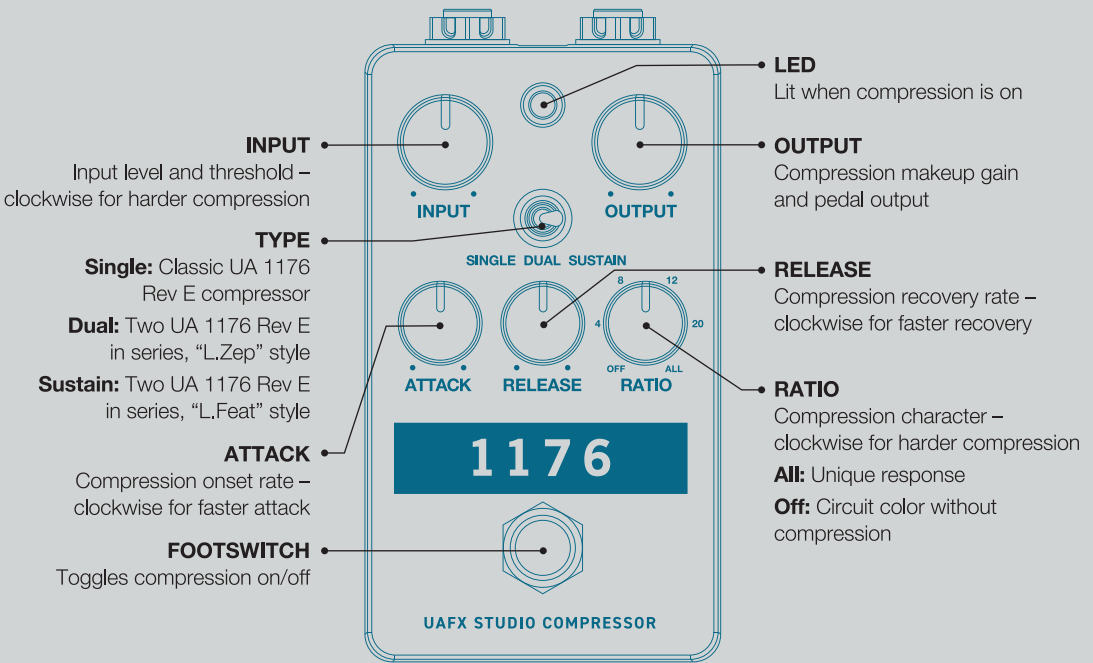

1176

UAFX STUDIO COMPRESSOR

Power Supply Isolated 9VDC, center-negative, 250 mA minimum, 2.1x5.5 mm barrel connector (sold separately)

Get More Find firmware updates and complete docs at uaudio.com/uafx/start