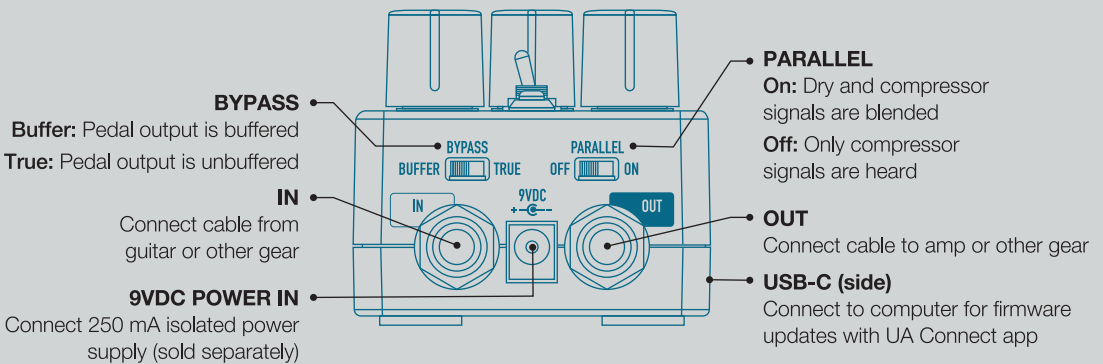

1176

UAFX STUDIO COMPRESSOR

Power Supply Isolated 9VDC, center-negative, 250 mA minimum, 2.1x5.5 mm barrel connector (sold separately)

Get More Find firmware updates and complete docs at uaudio.com/uafx/start