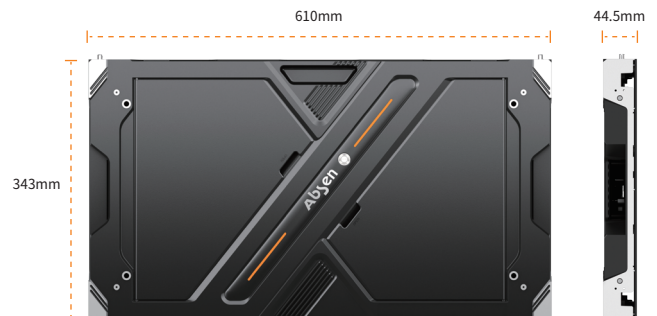

### ◀ Aspect ratio and lightweight design

- 16:9 aspect ratio design
- Easily build pixel-to-pixel 2K/4K/8K large screens
- The panel has a thickness of 44.5mm and a weight of 24kg/m<sup>2</sup>

## ◀ Product specification

Parameters	A2712 V3	A2715 V3	A2719 V3	A2725 V3
LED type	Black SMD1010	Black SMD1010	Black SMD1515	Black SMD2121
Pixel pitch	1.27	1.58	1.906	2.54
Panel dimensions (W*H*D, mm)	610x343x44.5	610x343x44.5	610x343x44.5	610x343x44.5
Pixel Per Panel	480x270	384x216	320x180	240x135
Panel Weight (kg)	5	5	5	5
Brightness (nit)	800	800	1000	1000
Refresh rate (Hz)	3840	3840	3840	3840
Grayscale (bit)	16	16	16	16
Contrast ratio	4000:1	4500:1	4000:1	4000:1
Viewing angle (H/V, °)	160/160	160/160	160/160	160/160
AC operating voltage (V)	100~240	100~240	100~240	100~240
Power consumption (max./avg., W/m <sup>2</sup> )	561/187	540/180	471/157	300/100
IP Rating (Front/Rear)	IP40/IP21	IP40/IP21	IP40/IP21	IP40/IP21
Certification	FCC, ETL, CE, RoHS, TUV			