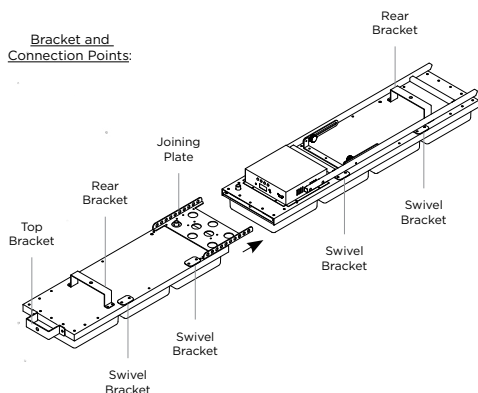

## RGB Retro FX

Infinipix™ Spekro is unique, lightweight, and delivers larger than life retro-style graphic EQ LED effects that's perfect for installation and mobile entertainers alike. It offers 7x diffused LED blocks, each containing 28x SMD 5050 RGB LEDs, and comes with mounting brackets, hardware to connect fixtures together (horizontally and vertically), plus a flip-out stand for quick floor-standing setups.

## Fully Loaded

It comes loaded with a total of 196x video friendly (flicker-free) LEDs, offers a wide selection of DMX control modes, or simple setup with master/slave, auto, and sound active capability. Other features include 3/5-pin DMX in/out connections, powerCON-compatible power in/out, and it even has a +5V USB port that can supply power to our SoC-It™ wireless DMX control solution.

## Main Features

- 196 tri-color SMD 5050 LEDs (RGB)
- 7 blocks (23 x 23 cm), each with 28 LEDs
- 4 horizontal LED sections per block
- Free standing setup with 0-40° flip-out stand
- Includes hardware for multiple unit rigging
- +5V USB can directly power SoC-It™ wireless DMX
- 4-button control menu with LED display
- PowerCON-compatible power input/output
- 3/5-pin XLR input/output

### Weight & Dimensions

9.1" x 5.2" x 62.5" (23 x 13 x 158.5 cm)

17 lbs (7.7 kg)