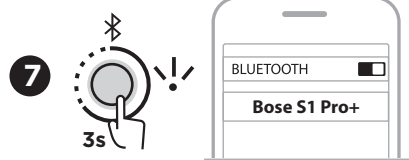

Press + Hold to access additional product controls → ToneMatch Insert Auto-Wireless Auto-Expanders On

Download the Bose Music app to:

Access additional controls.
Stream audio.

Download Bose Music-appen for at: