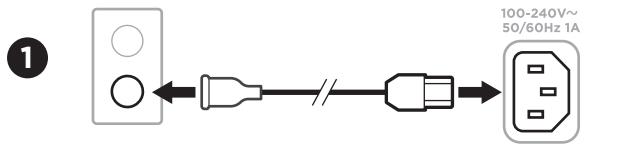

Press + Hold to access additional product controls → ToneMatch Insert Auto-Wireless Auto-Expanders On

Download the Bose Music app to:

Access additional controls.
Stream audio.

Download Bose Music-appen for at: