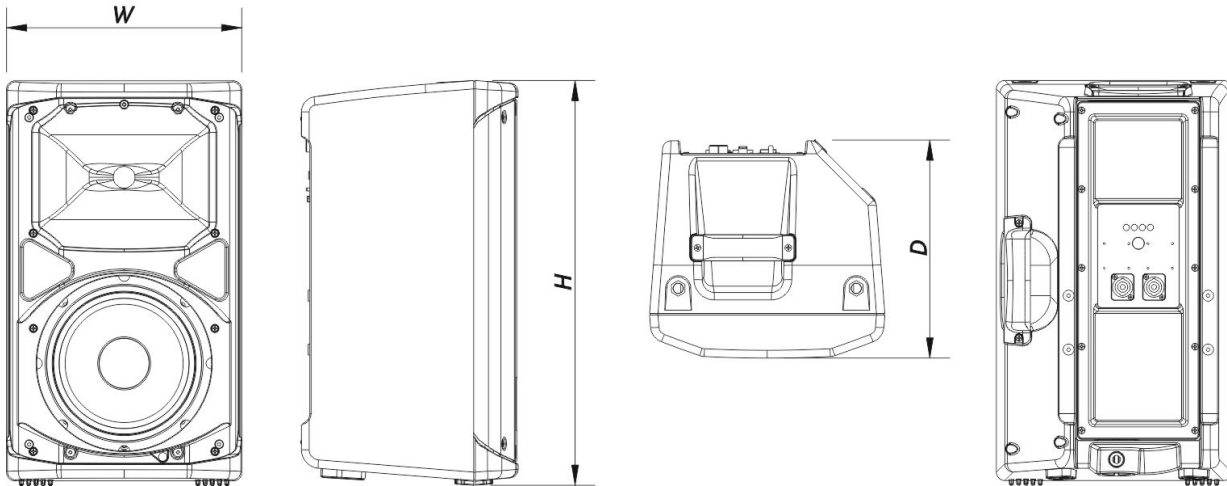

Net Weight 8,5 kg (18,7 lb)

Components

LF Driver 8GV

HF Driver M-32

Shipping

Shipping Weight 12,0 kg (26,5 lb)

DIMENSIONS

ORDERING INFORMATION

Model	Description	P/N

System

ALTEA-408-WR-T100

10404994

Replacement Parts

ALTEA 408 WR T100

DAS Audio Group, S.L. - C/ Islas Baleares 24 - 46988
Fuente del Jarro - Valencia - Spain - Tel. +34961340860
Updated (DD/MM/YYYY): 29/05/2023

SOUND WITH SOUL