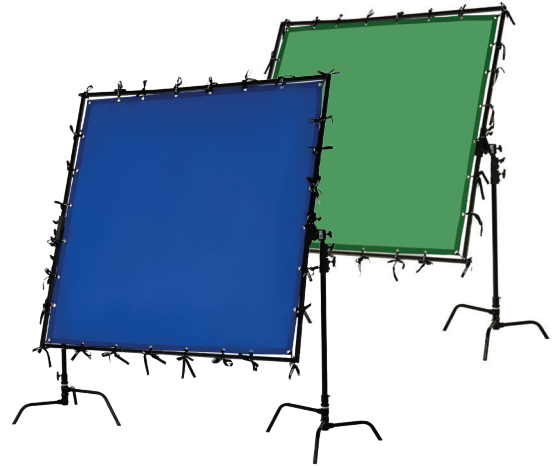

ChromaFly™

ChromaFly is made of polyester with Trevira® thread and comes with grommets on all four sides of the panel. It is available in either Chroma Key Green or Chroma Key Blue, making this butterfly ideal for rigging any virtual production. Manufactured to fit a variety of standard grip frames.

- Custom sizes available
- Ideal color for chroma key digital compositing
- Inherently Flame Retardant (IFR) fabric
- Stainless steel grommets on all four sides at 9.8" (25cm) centers
- Ready for use out of the bag

ChromaDrop™

ChromaDrop expands on the Chroma butterfly family with grommets on the top and sides, and a weighted pipe pocket on the bottom. Available in both Chroma Key Green and Chroma Key Blue, excellent for hanging for temporary or permanent virtual set installations.

Material:	80 Mesh Polyethylene Coated Waterproof Fabric
Colors:	Chroma Key Blue and Chroma Key Green
Storage:	Maintain Average Humidity of 70°F (21.1°C) Keep Protected From Direct Sunlight
Finishing:	Stainless Steel Grommets on all four sides at 9.8" (25cm) centers
Flame Retardancy:	Inherently Flame Retardant Flame Retardancy Maintained When Wet or Laundered