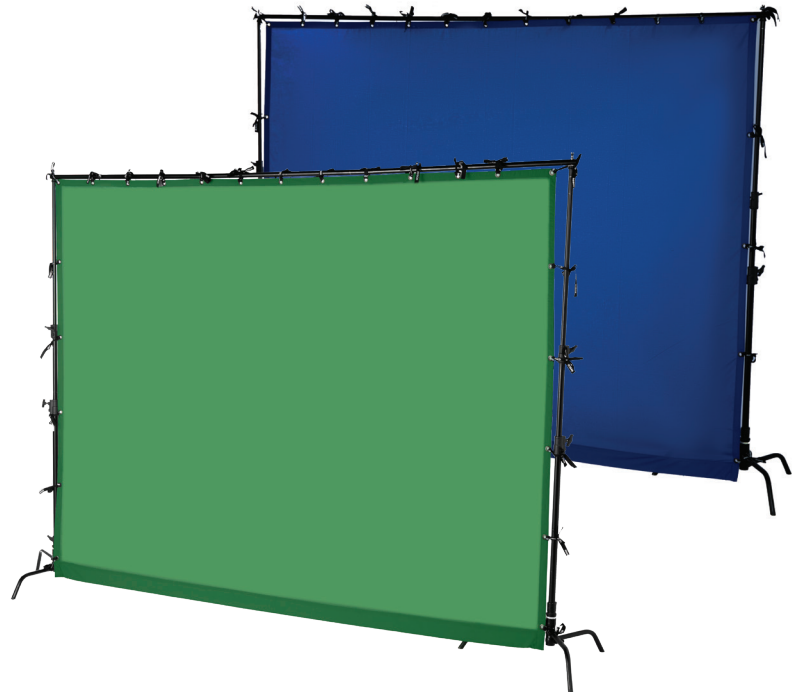

ChromaFly™

ChromaFly is made of polyester with Trevira® thread and comes with grommets on all four sides of the panel. It is available in either Chroma Key Green or Chroma Key Blue, making this butterfly ideal for rigging any virtual production. Manufactured to fit a variety of standard grip frames.

- Custom sizes available
- Ideal color for chroma key digital compositing
- Inherently Flame Retardant (IFR) fabric
- Stainless steel grommets on all four sides at 9.8" (25cm) centers
- Ready for use out of the bag

ChromaDrop™

ChromaDrop expands on the Chroma butterfly family with grommets on the top and sides, and a weighted pipe pocket on the bottom. Available in both Chroma Key Green and Chroma Key Blue, excellent for hanging for temporary or permanent virtual set installations.

- Custom sizes available
- Ideal color for chroma key digital compositing
- Waterproof, washable, and durable
- Ready for use out of the bag

CHROMAFLY™ SPECIFICATIONS

What's in the Box?

- One ChromaFly (Blue or Green)
- Water Resistant Bag
- Ties Attached