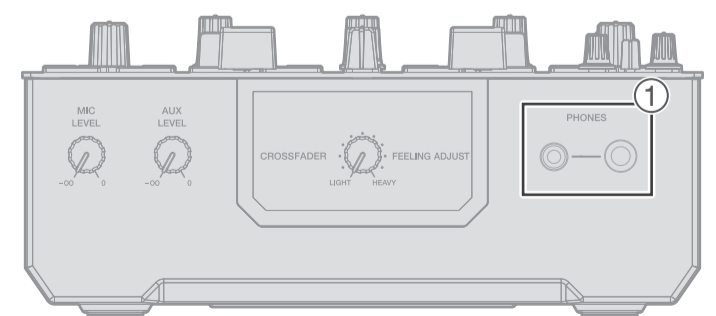

dB REV

HEADPHONES

1 PHONES

2

3 MIX

CUE MASTER

4 LEVEL

-∞ 0