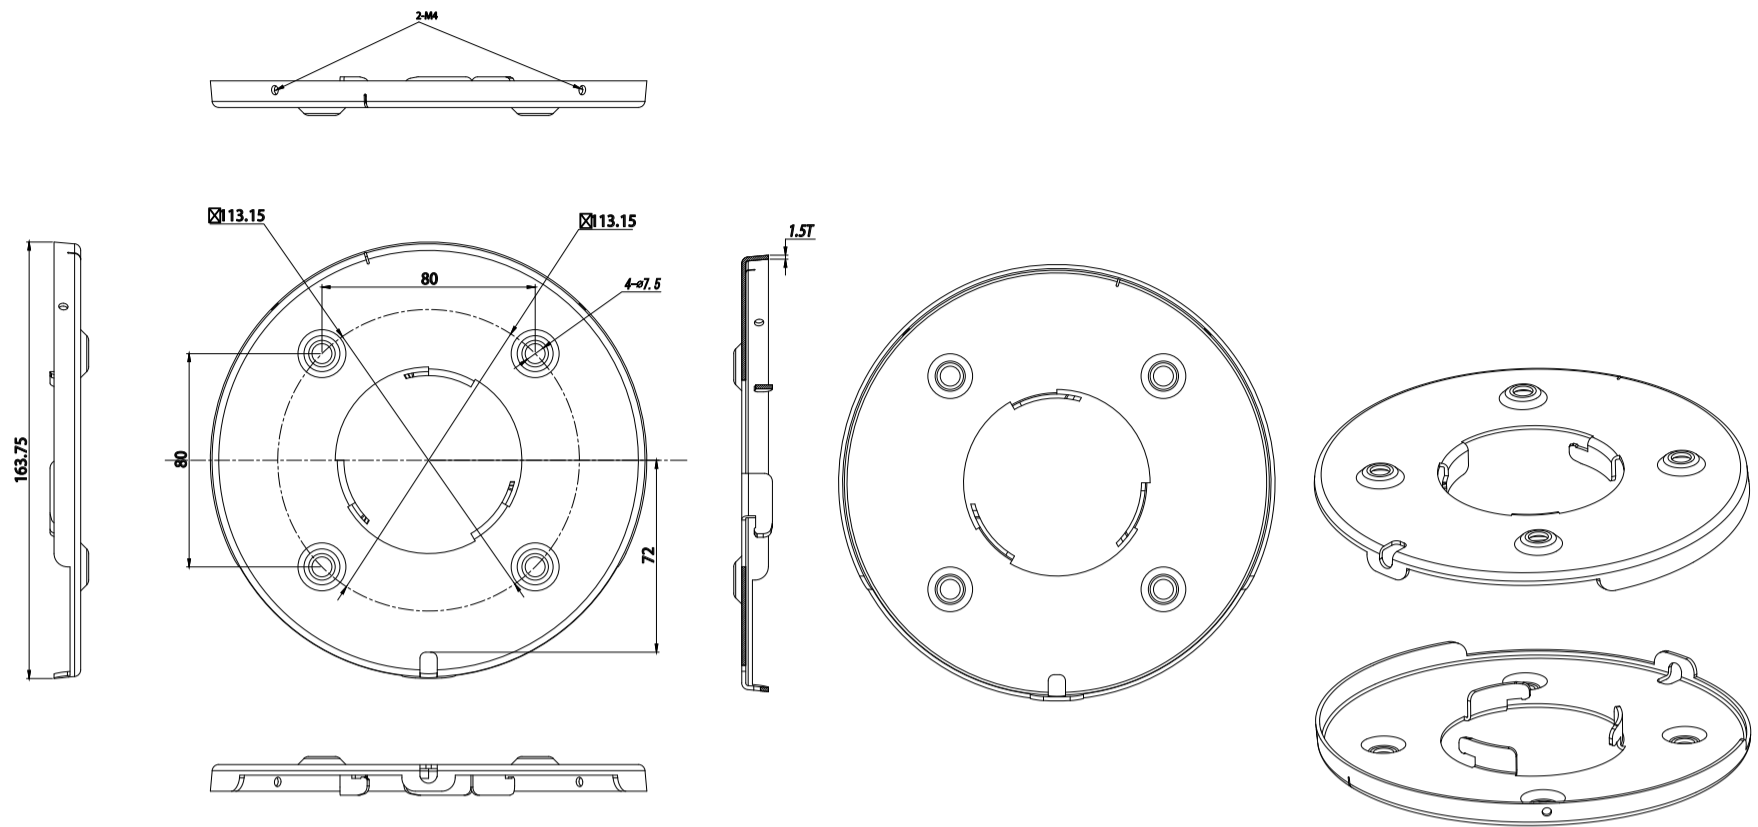

Ceiling Mount Upper Bracket Dimension

Ceiling Mount Lower Bracket Dimension