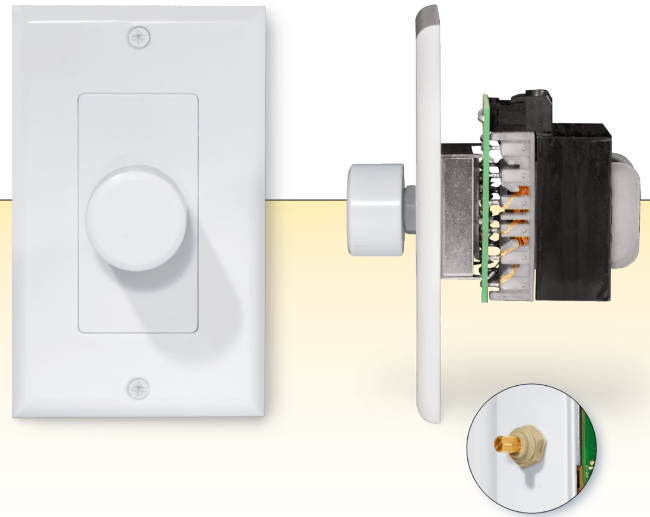

NEW

Waterproof Nut

# 70 V SPEAKER LEVEL MONO VOLUME CONTROL

PERFECT ACCESSORY FOR OWI 70 VOLT SPEAKERS

### Features:

- Waterproof Volume Control
- 100 Watt Capability
- Wall Mounted – Fits into a Single Gang Box (US)
- Quiet, Reliable Performance
- Decora Face Plate and Knob (Ships with 1 ea. White, Ivory, and Almond Colors)

### Specifications:

MODEL NUMBER	WRVC100-70V-W
Description	Mono Volume Control
Maximum Speaker Load (@ 70 Volts)	100 W
Frequency Response	20 - 20 KHz
Total Harmonic Distortion	<1%
Dimensions (Face Plate)	2.8"W x 4.5"H
Dimensions (Control)	2.0"W x 4.1"H x 2.3"D (3.3"D with Knob attached)
Wire Connector	Removable Screw Clamp, up to 12-Gauge Wire
Rotary Switch	11-Position Rotary Volume Control Attenuation with Make-Before Break Contacts
Attenuation Levels	OFF, 2 Steps @ 6 dB, 7 Steps @ 3 dB, ON
Mounting	Fits Most Standard Electrical Junction Boxes
Color - Face Plate and Knob	1 Ea. White, Ivory and Almond Colors
Warranty	1 Year