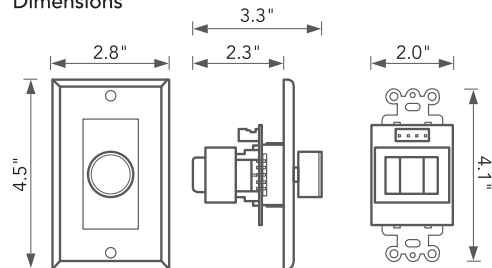

Dimensions

OWI Incorporated
17141 Kingsview Ave.,
Carson, CA 90746 U.S.A.
ph.: 310.515.1900
toll free: 800.638.1694
fax: 310.515.1606
email: info@owi-inc.com

www.owi-inc.com
Specification sheets available for download
owi-inc.com/speakers-accessories