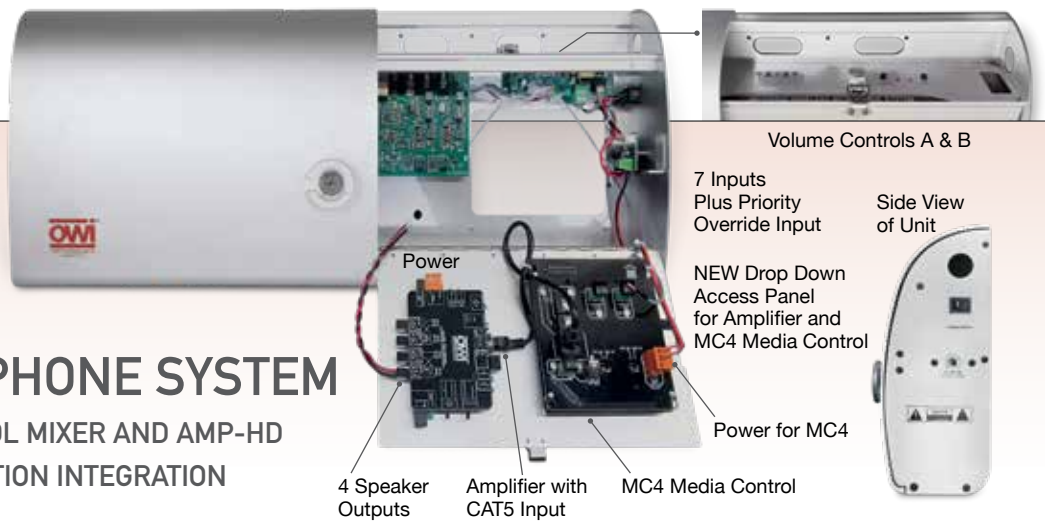

CRS301 INFRARED WIRELESS MICROPHONE SYSTEM

WITH AN OWI MC4 MEDIA CONTROL MIXER AND AMP-HD AMPLIFIER WITH MASS NOTIFICATION INTEGRATION

MODEL NUMBER:	CRS301 UNIT WITH PENDANT MICROPHONE
Description	1 ea. Amplifier Wall Case with Mixer/Receiver and Lock and Pendant Microphone
IR Carrier Frequency	2.06 MHz and 2.56 MHz
Deviation Range	±40 KHz
THD	<0.5% (at KHz)
Frequency Response	60 Hz - 20 KHz ±3 dB
Output Power	0 - 40 W
Operating Voltage	12 - 18 V
Power Consumption	48 W
Dimensions WxHxD	13.8 x 10.2 x 4.1" (350 x 258 x 103 mm)
Weight	13.9 lbs. (6.3 kg)
Color	Brushed Aluminum

MODEL NUMBER:	CRSPMIC (Included)
Description	Pendant Microphone (with Lanyard) Polar Pattern Unidirectional Electret Condenser Microphone
Transmitting Frequency	2.06 MHz or 2.56 MHz
Battery	CRS-PBAT37 (1 ea.) Rechargeable 3.7 V, 800 MAH "AA" Appropriate Lithium Battery Holds 4 Hour Charge
Dimensions (HxWxD)	4.7 x 1.3 x 0.7 in. (120 x 34 x 18 mm)
Weight (with Battery)	0.13 Lbs. (0.57 kg.)
Color	Black

MODEL NUMBER:	MC4 MEDIA CONTROL (INCLUDED)
Description	Mic / Line Audio Mixer with CAT5 Connection
Power	15 V DC @ 170 ma
Channels	Six (6) Channels
Voltage Levels	Line (-14 to +4 dBm) Mic (-55 dBm)
Outputs	Three (3) Outputs / Unbalanced / Balanced RJ45
Output Types	Balanced / 3.5 Mini Jack / CAT5 for OWI Products Only
Output Channels	1 ea. Euro Block / 1 ea. CAT 5 (CH 1) / 1 ea. 3.5 mm Mini Jack
Output Types	Primary, Front Panel Controlled. Secondary, Rear
Input Types	2 ea. Front Panel 3.5 mm 2 ea. Rear Panel Fixed Wire (Euro Block) 2 ea. 3.5 mm Stereo Inputs
Mic / Line Inputs	Channels 3 and 4, IC or Line Selected on Rear

MODEL NUMBER:	CRSHMIC2 (Optional)
Description	Hand-Held Microphone Polar Pattern Unidirectional Dynamic
Transmitting Frequency	2.56 MHz
Batteries	CRS-HHBAT1.2 (2 ea.) Rechargeable Batteries - 1.2 V NI-MH, 1600 MAH, "AA"
Dimensions (WxL)	Head: 1.9 x 9.5 in. (50 x 240 mm)
Color	Black

MODEL NUMBER:	AMP-HD
Description	Amplifier with CAT-5 Connector
Watts	40 W, 2 x 20 or 4 x 10 W
Power	15 A Power Supply (Provided)
Input Types	3.5 mm and RJ45 Input / Euro Connectors (2) / Page Override
Output Types	3.5 mm and RJ45 Output Connectors
Gain Controls	Input and Output Gain Controls

RECOMMENDED OWI 8 Ω SPEAKERS	
IC5 or IC6	5 or 6" In-Ceiling Speakers
IC5TBBC / IC6TBBC	5 or 6" In-Ceiling Speakers with Tile Bridge and Backcan
ICM4, ICM6, ICM8	4, 6, or 8 Inch In-Ceiling Speaker with Built-In Backcan and T-Bar
2X2IC6VG	6" In-Ceiling Speaker on a 2X2 Full Grill with Backcan
NEPTUNE	5" Weatherized Surface Mounted Ceiling or Wall - Pendant Models Available
TRUMPET	4" Full Range Driver, 70 V & 4 Ω, "C" Bracket Included for Wall, Ceiling or Pole Mounting
P5278P, P6278P, P8378	P-Series Surface Mount Speakers
703i	Surface Mount Weatherized Speakers

OWI Incorporated
17141 Kingsview Ave.,
Carson, CA 90746 U.S.A.
ph.: 310.515.1900
toll free: 800.638.1694
fax: 310.515.1606
email: info@owi-inc.com

www.owi-inc.com

Specification sheets available for download
owi-inc.com/