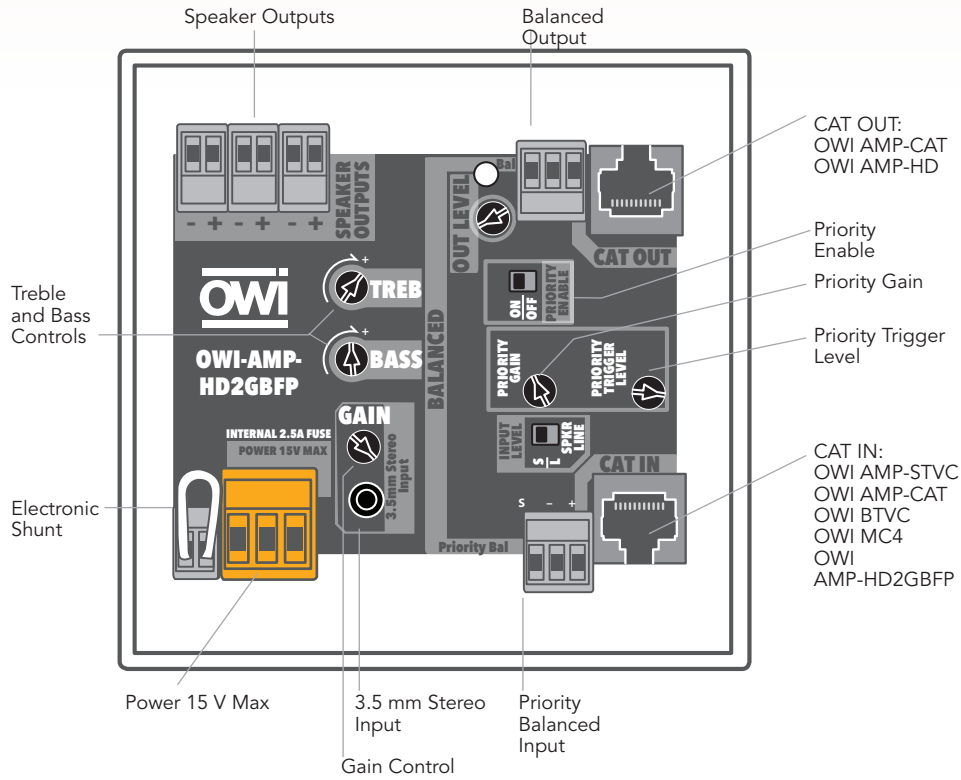

OWI Incorporated
17141 Kingsview Ave.,
Carson, CA 90746 U.S.A.
ph.: 310.515.1900
toll free: 800.638.1694
fax: 310.515.1606
email: info@owi-inc.com

www.owi-inc.com
Specification sheets available for download
owi-inc.com/amplified-accessories

rev 053119