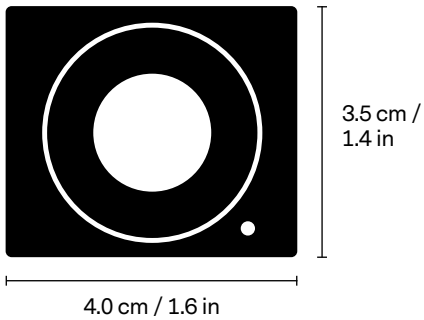

Huddly IQ

With Mic

For huddle, small and medium rooms.

Huddly IQ With Mic

Product Information

Weight: 120 g / 0.26 lbs

Specifications

Image

- 12 Megapixels 1/2.3" CMOS sensor
- 1080p Full HD @ 30 fps
- 720p HD @ 30 fps
- 16:9 aspect ratio output
- UVC 1.1 plug-and-play compatible

Optics

- Ultra-wide angle glass optics
- Horizontal field of view 120°
- Vertical field of view 90°
- Diagonal field of view 150°
- f/2.8 aperture

Color

Matte Black

Packaging Dimensions

L: 80 mm x W: 52 mm x H: 50 mm

Certification

Huddly IQ With Mic

Product Information

Features