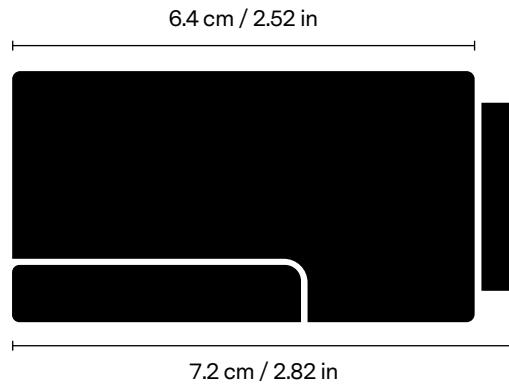

Huddly IQ

With Mic

For huddle, small and medium rooms.

Huddly IQ With Mic

Product Information

Weight: 120 g / 0.26 lbs

Specifications

Image

- 12 Megapixels 1/2.3" CMOS sensor
- 1080p Full HD @ 30 fps
- 720p HD @ 30 fps
- 16:9 aspect ratio output
- UVC 1.1 plug-and-play compatible

Optics

- Ultra-wide angle glass optics
- Horizontal field of view 120°
- Vertical field of view 90°
- Diagonal field of view 150°
- f/2.8 aperture

Color

Matte Black

Packaging Dimensions

L: 80 mm x W: 52 mm x H: 50 mm

Certification

Huddly IQ With Mic

Product Information

Features