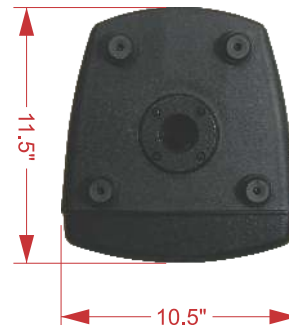

11.5"

10.5"

SUPERIOR SOUND FOR YOU

*A Limited 90 Day Warranty Applies to Rechargeable Batteries
†Battery Operation time dependant on program and battery characteristics.

Specifications subject to change without notice.

601 E. Pawnee Wichita, KS 67211
316.263.2852 FAX 316.263.0642 www.galaxyaudio.com

Distributed in Canada by ADIpro.ca
1275 Newton, unit 6 Boucherville, QC J4B 5H2 Canada
450.449.8177 FAX 450.449.8180

V20220801