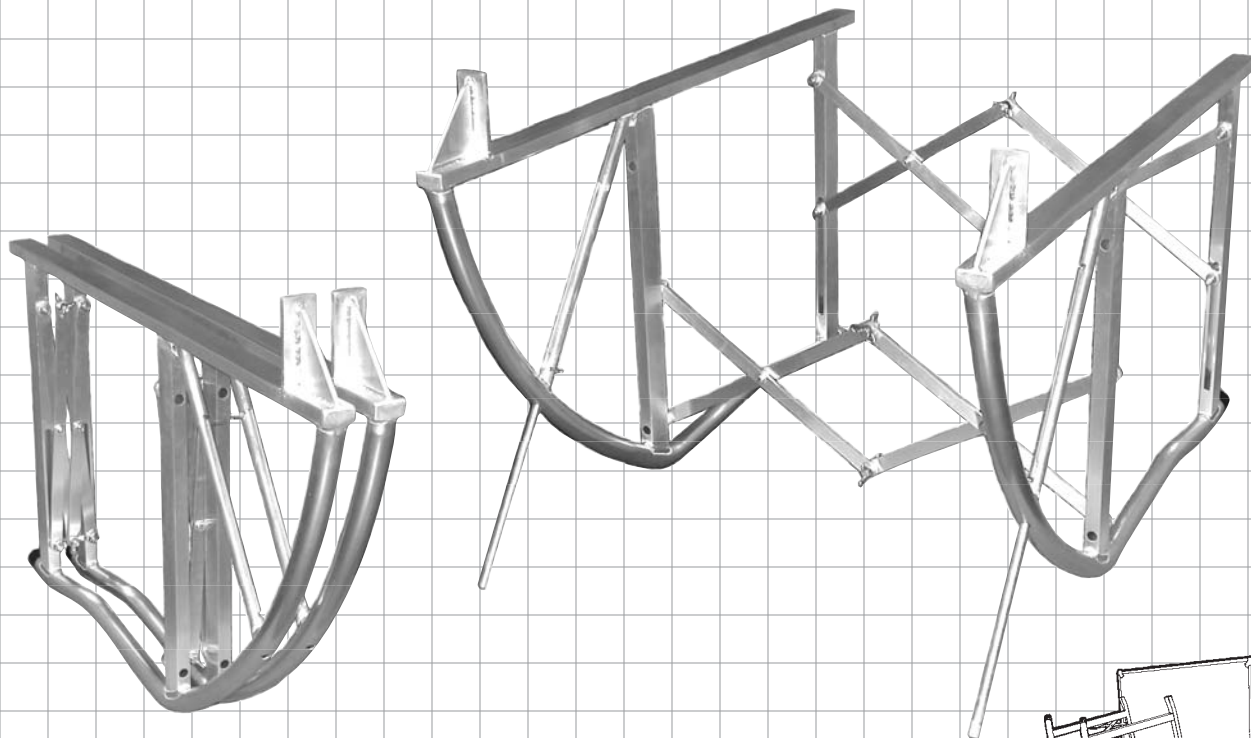

EZ-tilt Console Stands

The Go-Anywhere, All-Purpose Stands for Sound and Lighting Consoles.

- A real time-saver and back-saver.
- More stable, improved design.
- Can safely tilt and support consoles up to 1,760 lbs.
- Heavy-duty, lightweight aluminum construction.
- Easy to carry, collapsible design.

Specifications

Capacity	1,760 lbs	800 kg
Weight	29 lbs	13 kg
Height	28.5"	724 mm
Length	48.875"	1,241 mm
Width	36"	914 mm

LITEZTILT-052604

LOS ANGELES

10643 Glenoaks Blvd.
Pacoima, CA 91331
USA

Tel: +1 818.899.8818
Fax: +1 818.899.8813