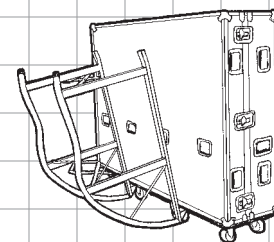

EZ-tilt Console Stands

The Go-Anywhere, All-Purpose Stands for Sound and Lighting Consoles.

- A real time-saver and back-saver.
- More stable, improved design.
- Can safely tilt and support consoles up to 1,760 lbs.
- Heavy-duty, lightweight aluminum construction.
- Easy to carry, collapsible design.

Specifications

Capacity	1,760 lbs	800 kg
Weight	29 lbs	13 kg
Height	28.5"	724 mm
Length	48.875"	1,241 mm
Width	36"	914 mm

LITEZTILT-052604

LOS ANGELES

10643 Glenoaks Blvd.
Pacoima, CA 91331
USA

Tel: +1 818.899.8818
Fax: +1 818.899.8813