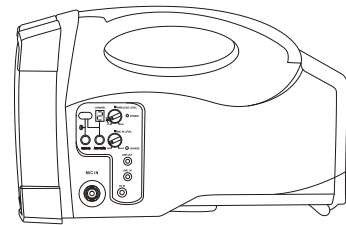

MA-101G ISM Single-channel Personal Wireless Megaphone

Features

- MA-101G has a high-efficiency full-range speaker to deliver clear and powerful sound.
- One built-in ISM band receiver module for long-distance and reliable reception performance.
- Simple to use and can be easily carried via the built-in handle, shoulder strap, or mounted on a microphone stand.
- With Bluetooth function, it allows devices such as mobile phones to stream music wirelessly.
- Each audio source has an individual volume control.
- Powered by rechargeable lithium battery instead of lead-acid battery for improved reliability, longer life and reduced weight.

Specifications

Maximum SPL	107 dB
Loudspeaker	5" full-range
Frequency Range	125 Hz – 18 kHz
Audio Inputs	MIC IN: 1 × 1/4" (6.3 mm) LINE IN: 1 × 1/8" (3.5 mm)
Audio Output	LINE OUT: 1 × 1/8" (3.5 mm)
Amplifier	Class AB
Output Power	45W RMS, 76W peak
Receiver	1 × ISM 5.8 GHz. Preset 10 selectable channels.
Audio Player	Bluetooth
Power Supply	DC socket for external AC power supply–
Battery Type	Built-in MB-25 Li-ion battery
Battery Indicator	Single LED Indicator
Standby Time	Up to 10 hours
Dimensions	160 × 178 × 285 mm / 6.3" × 7" × 11.2" (W×H×D)
Weight	Approx. 2.1 kg / 4.6 lb. (battery included)
Optional Accessories	SC-100 carry bag, MS-30 tripod stand, MM Series microphones
Patents	Patented. Telecom and safety regulations approved.
Note	Refer to the actual product in the event of product description discrepancy.