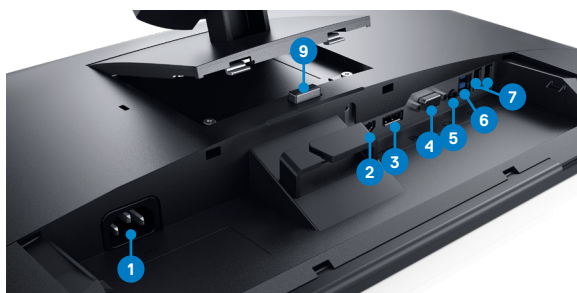

Adjustability and connectivity

DELL 24 TOUCH MONITOR | P2418HT

Easily adjust the panel to your preferred viewing position.

Back view -
Cable management slot

Extended tilt and height adjustable

Swivel

Connectivity

- | | |
|------------------|---------------------------|
| 1 AC power | 6 USB 3.0 upstream |
| 2 HDMI port | 7 USB 2.0 downstream (x2) |
| 3 DisplayPort | 8 USB 3.0 downstream (x2) |
| 4 VGA | 9 Stand lock |
| 5 Audio line-out | |