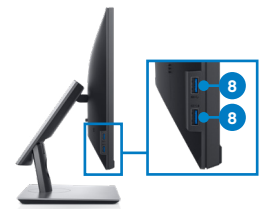

Adjustability and connectivity

DELL 24 TOUCH MONITOR | P2418HT

Easily adjust the panel to your preferred viewing position.

Connectivity

1 AC power	6 USB 3.0 upstream
2 HDMI port	7 USB 2.0 downstream (x2)
3 DisplayPort	8 USB 3.0 downstream (x2)
4 VGA	9 Stand lock
5 Audio line-out	

RECOMMENDED ACCESSORIES

DELL DUAL MONITOR STAND | MDA20

Enjoy toolless installation with Dell monitors with Quick Release and the flexibility to pivot, tilt, swivel and adjust the height of each monitor independently featuring a small footprint and neat cable management.

DELL WIRELESS KEYBOARD AND MOUSE | KM717

Easily switch between three devices using 2.4GHz wireless or Bluetooth LE. Featuring a uniquely designed arc-shaped mouse that works on any surface and a full sized keyboard with multi-OS support and popular shortcut keys.

* Dell monitors are #1 Worldwide for 7 consecutive years (2013, Q2 to 2020, Q2)! Source: IDC Worldwide Quarterly PC Monitor Tracker, Q2, 2020.

1 Certified (ID0000051369 - Flicker Free / ID0000051370 - Low Blue Light Content).

2 ComfortView, a feature that reduces up to 60% of harmful blue light emissions, help optimize eye comfort over extended viewing periods.**

Disclaimer - **Available on select Dell E, P and U series monitors. Based on Dell internal analysis, August 2018. Actual blue light reduction will vary by model.

3 The Dell Premium Panel Exchange allows a free panel replacement during the Limited Hardware Warranty even if only one bright pixel is found. Source: <https://www.dell.com/learn/us/en/04/campaigns/dell-premium-panel-guarantee>