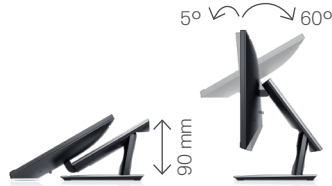

What's in the box?

Components

- Monitor panel with stand
- Cable cover

Cables

- DisplayPort cable
- Power cable
- VGA cable
- USB 3.0 upstream cable (enables the USB port on the monitor)

Documentation

- Quick Setup Guide
- Safety and regulatory information
- Drivers and documentation media (CD)

Adjustability and connectivity

DELL 24 TOUCH MONITOR | P2418HT

Easily adjust the panel to your preferred viewing position.

Back view -
Cable management slot

Extended tilt and height adjustable

Swivel

Connectivity