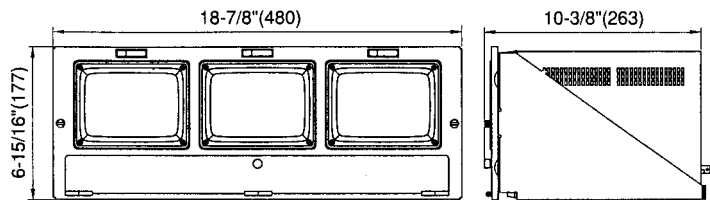

WV-BM503

Unit : inches (mm)