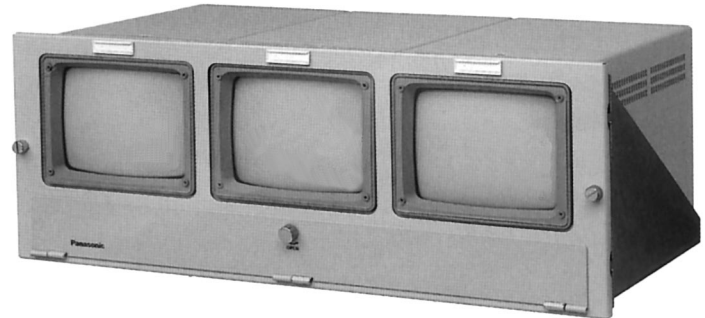

**WV-BM500/BM503
5" DIAGONAL BLACK-AND-WHITE
VIDEO MONITORS**

WV-BM500

WV-BM503

KEY FEATURES

WV-BM500:

- 700 lines horizontal resolution
- Contrast control
- Focus adjustment
- Brightness control
- Vertical linearity adjustment
- Vertical hold control
- Height adjustment
- Horizontal hold control
- Power indicator

- Power switch
- DC restoration switch
- Video input/output connector
- Sync selector switch
- Sync input/output connector
- AC power cord

WV-BM503:

- Combines three WV-BM500
- Designed for 19" rack-mount

ARCHITECTS' AND ENGINEERS' BID SPECIFICATIONS

WV-BM500

The 5" black-and-white video monitor shall be a Panasonic Model WV-BM500 or equivalent.

The monitor shall feature a 5" screen with horizontal resolution of 700 lines center, video input (loopthrough) and DC restoration (switchable). The monitor shall accept external synchronization (loopthrough). Front controls shall include POWER ON/OFF with power indicator, HORIZONTAL HOLD CONTROL, VERTICAL HOLD CONTROL, BRIGHTNESS CONTROL, CONTRAST CONTROL, recessed screw-type control for HEIGHT ADJUSTMENT, VERTICAL LINEARITY and FOCUS CONTROL. The power source shall be 120VAC, 60Hz. The monitor shall be UL listed.