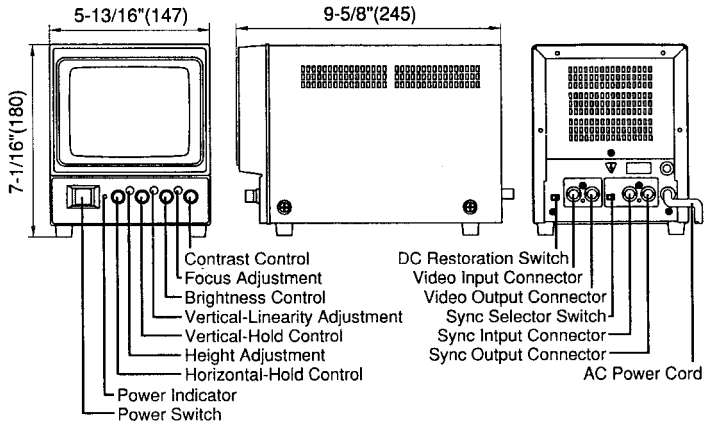

Model No.	WV-BM500	WV-BM503
Power Source	120VAC, 60Hz	120VAC, 60Hz
Power Consumption	14W	42W
Actual Visual Size	5" diagonal	5" diagonal (each)
CRT Size	5 3/8" (14cm) diagonal	5 3/8" (14cm) diagonal (each)
19" Rack-Mount	See WV-BM503	Yes
Video Input	1	3
External Sync	Yes	Yes
Horizontal Resolution (at center)	700 lines	700 lines
Sweep Linearity (less than) (over scan)	5%	5%
Sweep Geometry (less than)	2%	2%
Scanning	Fixed	Fixed
Overscanning	5%	5%
Underscanning	No	No
DC Restoration (switchable)	Yes (Yes)	Yes (Yes)
Ambient Operating Temperature	+14°F ~ +122°F (-10°C ~ +50°C)	+14°F ~ +122°F (-10° ~ +50°C)
Ambient Operating Humidity	Less than 90%	Less than 90%
Dimensions	7 1/8" H x 5 3/8" W x 9 9/16" D (180 x 147 x 245mm)	6 1/8" H x 18 1/2" W x 10 3/8" D (177 x 480 x 263mm)
Weight	5.1 lbs. (2.3kg)	19.8 lbs. (9.0kg)

RACK-MOUNT INFORMATION FOR WV-BM503

Rack-Mount Accessory Included with the WV-BM503

Rack Height (EIA) Units 4 units

Dimensions 6 1/8" H x 18 1/2" W x 10 3/8" D

Weights and dimensions are approximate.

Specifications are subject to change without notice.

These products may be subject to export control regulations.

WV-BM500

Unit : inches (mm)