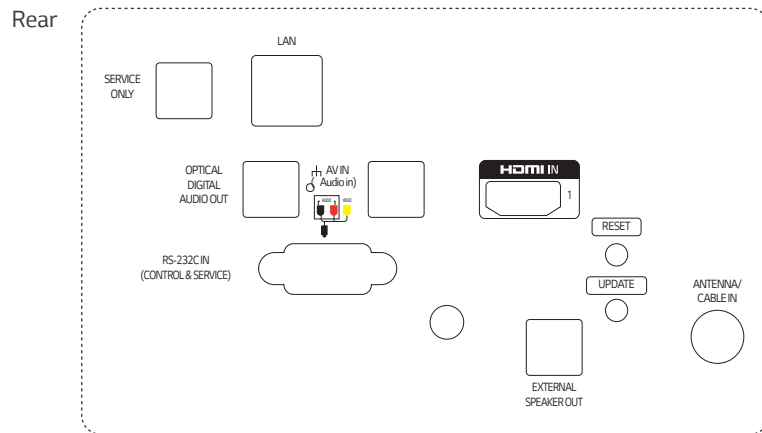

CONNECTIVITY