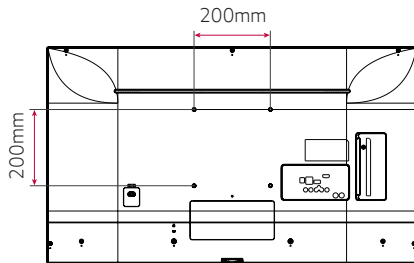

DIMENSIONS (55" / 50" / 43")

55"

50"

43"