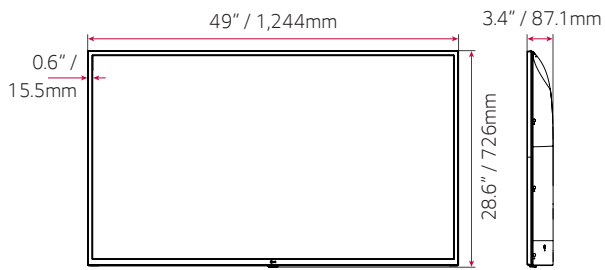

DIMENSIONS (55" / 50" / 43")

55"