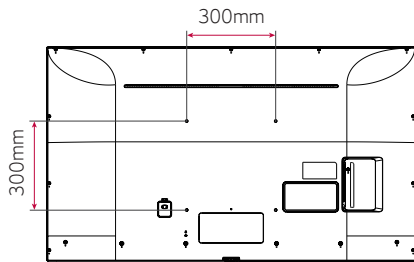

DIMENSIONS (55" / 50" / 43")

55"