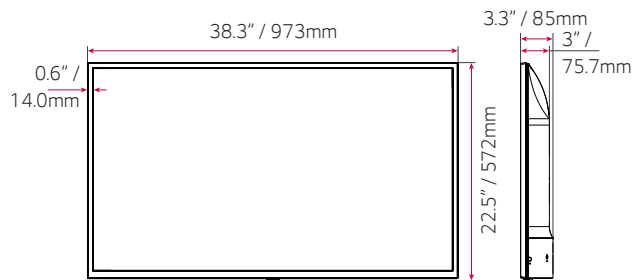

DIMENSIONS (55" / 50" / 43")

55"

50"

43"