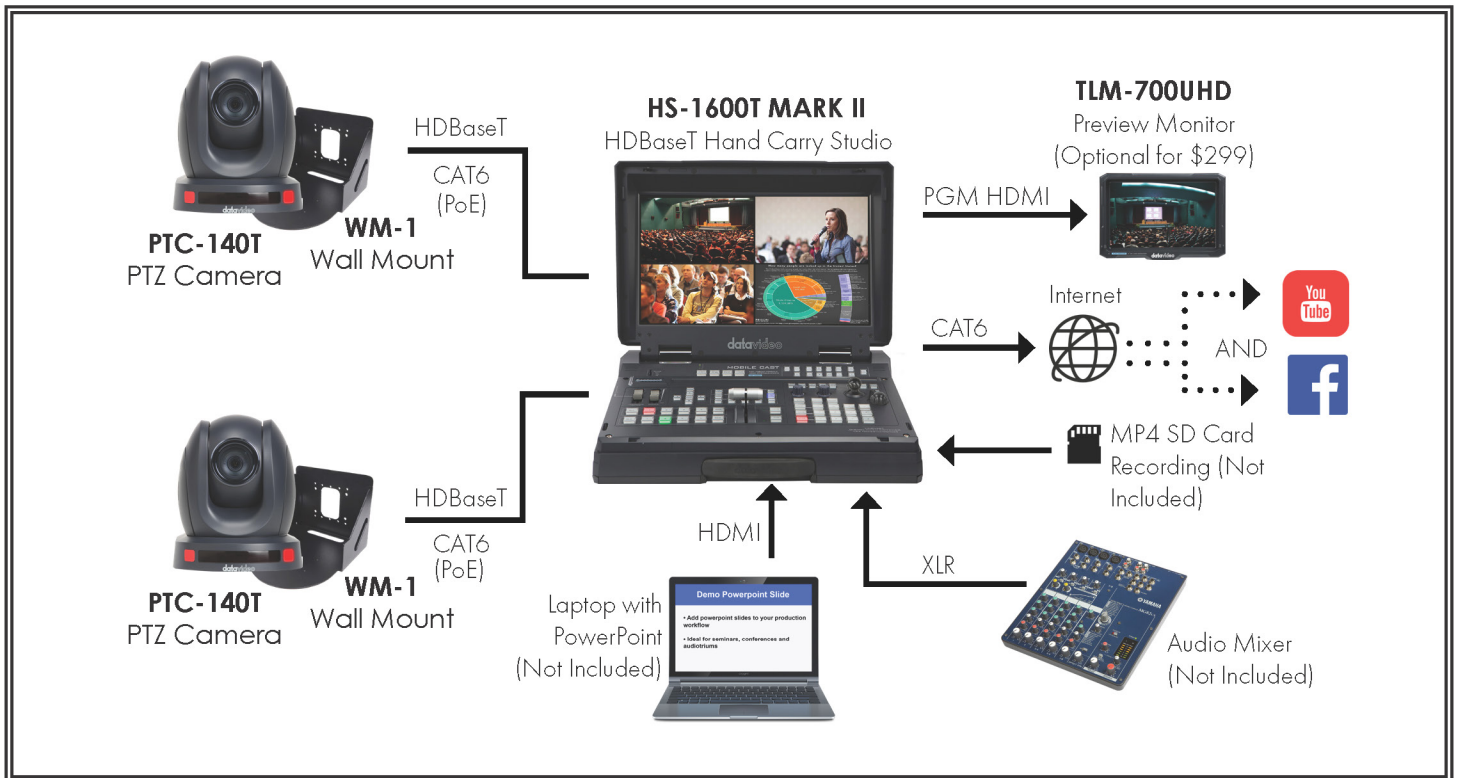

# EZ STREAM C

## 2-PTZ CAMERAS STREAM & RECORD

2 CAMERA WORKFLOW (PTZ cameras available in black or white)

### Datavideo products included in the workflow.

**HS-1600T MARK II**  
4-Channel HD/SD HDBaseT  
Portable Video Streaming  
Studio

**WM-1**  
2 WM-1's  
FREE WITH PACKAGE

**PTC-140T**  
2-PTC-140T's

**CAT6 (CB-CAT6-100)**  
2 - 100FT Cables

### Products **not included** in this package

SD CARD

TLM-700UHD

XLR CABLE

ROUTER

AUDIO  
MIXER

ETHERNET  
CABLE

LAPTOP