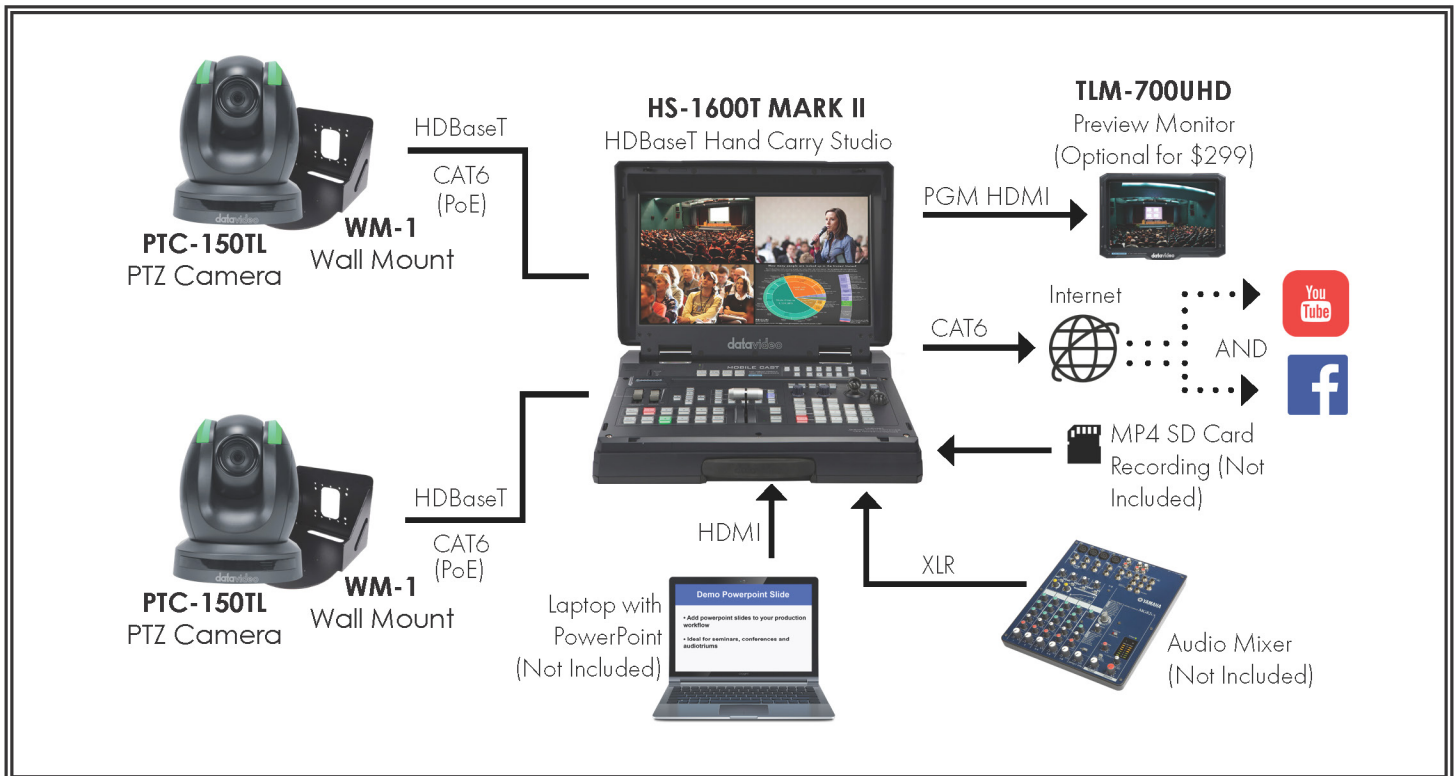

EZ STREAM C1

2-PTZ CAMERAS STREAM & RECORD

2 CAMERA WORKFLOW (PTZ cameras available in black or white)

Datavideo products included in the workflow.

HS-1600T MARK II
4-Channel HD/SD HDBaseT
Portable Video Streaming
Studio

WM-1
2 WM-1'S
FREE WITH PACKAGE

PTC-150TL
2-30X PTZ Camera

CAT6 (CB-CAT6-100)
2 - 100FT Cables

Promotional pricing is for
US and Canada only

Total MSRP
\$11,999^{USD}

Products **not included** in this package

SD CARD

TLM-700UHD

XLR CABLE

ROUTER

AUDIO
MIXER

ETHERNET
CABLE

LAPTOP

2 - SHORT
HDMI
CABLES