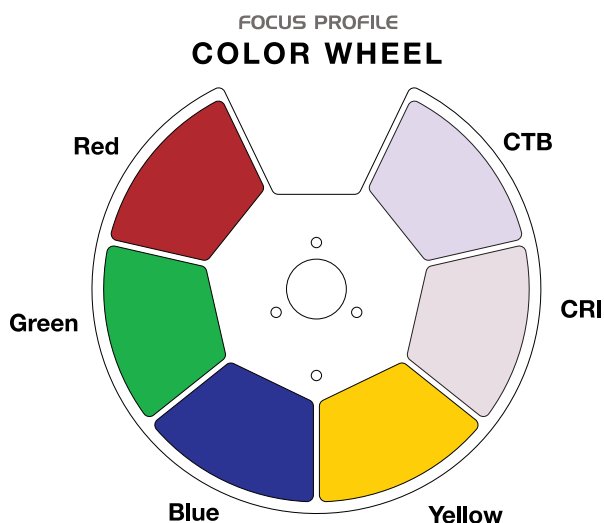

Light Source:

- 400W LED Engine
- 20,000 Hour Average LED Life

Photometric Data:

- 20,000 Total Lumens
- 6,700K, >70CRI (without CRI Filter)
- 6,200K >87CRI (with CRI Filter)
- 44,330 LUX 4,118 FC @16.4' (5m) (7.32° Beam)
- 1,767 LUX 164 FC @16.4' (5m) (45° Beam)

Effects:

- 4 Rotating Framing Shutters plus shape rotation
- 3-Facet Circular & 6-Facet Linear Rotating Prisms
- Replaceable Medium Frost
- Animation Wheel
- Motorized Zoom (7~45-degrees)
- Motorized Focus
- Motorized Iris
- Electronic Dimming & Strobe (1-20Hz)

Color:

- Full CMY color mixing
- Variable CTO
- Colors Wheel with 6 dichroic colors

GOBOS:

- (2) Gobo Wheels
- Wheel 1: (7) Interchangeable Rotating-Indexing Gobos
- Wheel 2: (8) Static-Stamped Gobos

CMY
COLOR MIXING