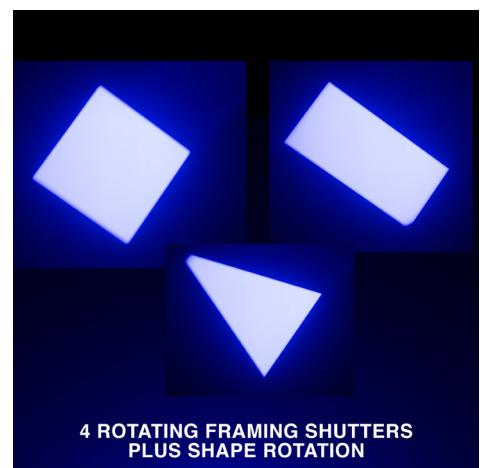

## FOCUS PROFILE

The ADJ Focus Profile is a feature-packed moving head profile fixture with framing shutters. It features a potent 400W LED engine, 4 rotating framing shutters, full CMY color mixing and two prism effects.

The brightest and most feature-rich Focus Series fixture to date, the Focus Profile is a professional caliber automated profile luminaire designed for theatrical, concert touring and event production applications. It features a potent 400W LED engine, with a native color temperature of 6,700K and a CRI in excess of 70, coupled with an exhaustive collection of beam-shaping tools. These include four, independently controllable, rotating framing shutter blades, which can be used to precisely shape the light output. The unit offers full CMY color mixing together with variable CTO color temperature correction and an additional color wheel loaded with 6 dichroic filters comprised of four primaries together with CTB and CRI filters. Two separate GOBO wheels feature 7 replaceable, indexed-rotating GOBOs, and 8 static GOBOs, respectively, while two bi-directional rotating prisms (3-facet and 6-facet) allow for the creation of a wide variety of aerial effects. Motorized focus, iris and zoom (7 – 45-degrees) together with a replaceable (medium) frost filter and an animation wheel complete the lineup of features offered by this powerful and versatile luminaire.