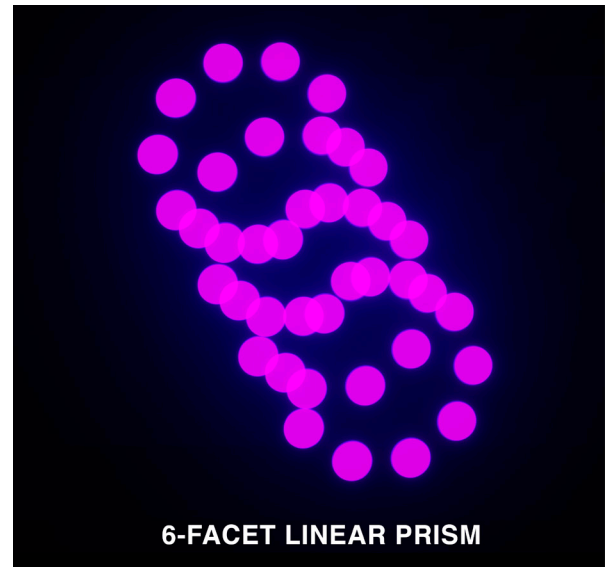

Light Source:

- 400W LED Engine
- 20,000 Hour Average LED Life

Photometric Data:

- 20,000 Total Lumens
- 6,700K, >70CRI (without CRI Filter)
- 6,200K >87CRI (with CRI Filter)
- 44,330 LUX 4,118 FC @16.4' (5m) (7.32° Beam)
- 1,767 LUX 164 FC @16.4' (5m) (45° Beam)

Effects:

- 4 Rotating Framing Shutters plus shape rotation
- 3-Facet Circular & 6-Facet Linear Rotating Prisms
- Replaceable Medium Frost
- Animation Wheel
- Motorized Zoom (7~45-degrees)
- Motorized Focus
- Motorized Iris
- Electronic Dimming & Strobe (1-20Hz)

Color:

- Full CMY color mixing
- Variable CTO
- Colors Wheel with 6 dichroic colors

GOBOS:

- (2) Gobo Wheels
- Wheel 1: (7) Interchangeable Rotating-Indexing Gobos
- Wheel 2: (8) Static-Stamped Gobos

CMY
COLOR MIXING