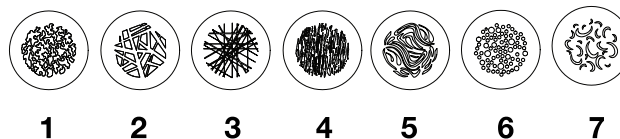

FOCUS PROFILE ROTATING GOBOS