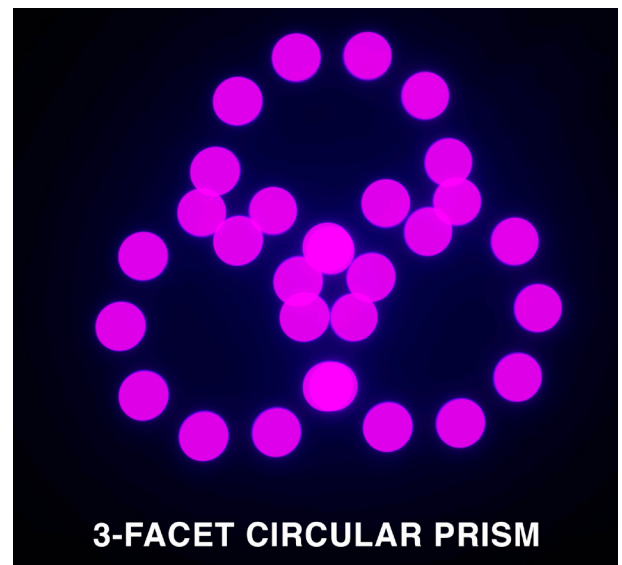

Light Source:

- 400W LED Engine
- 20,000 Hour Average LED Life

Photometric Data:

- 20,000 Total Lumens
- 6,700K, >70CRI (without CRI Filter)
- 6,200K >87CRI (with CRI Filter)
- 44,330 LUX 4,118 FC @16.4' (5m) (7.32° Beam)
- 1,767 LUX 164 FC @16.4' (5m) (45° Beam)

Effects:

- 4 Rotating Framing Shutters plus shape rotation
- 3-Facet Circular & 6-Facet Linear Rotating Prisms
- Replaceable Medium Frost
- Animation Wheel
- Motorized Zoom (7~45-degrees)
- Motorized Focus
- Motorized Iris
- Electronic Dimming & Strobe (1-20Hz)

Color:

- Full CMY color mixing
- Variable CTO
- Colors Wheel with 6 dichroic colors

GOBOS:

- (2) Gobo Wheels
- Wheel 1: (7) Interchangeable Rotating-Indexing Gobos
- Wheel 2: (8) Static-Stamped Gobos

CMY
COLOR MIXING