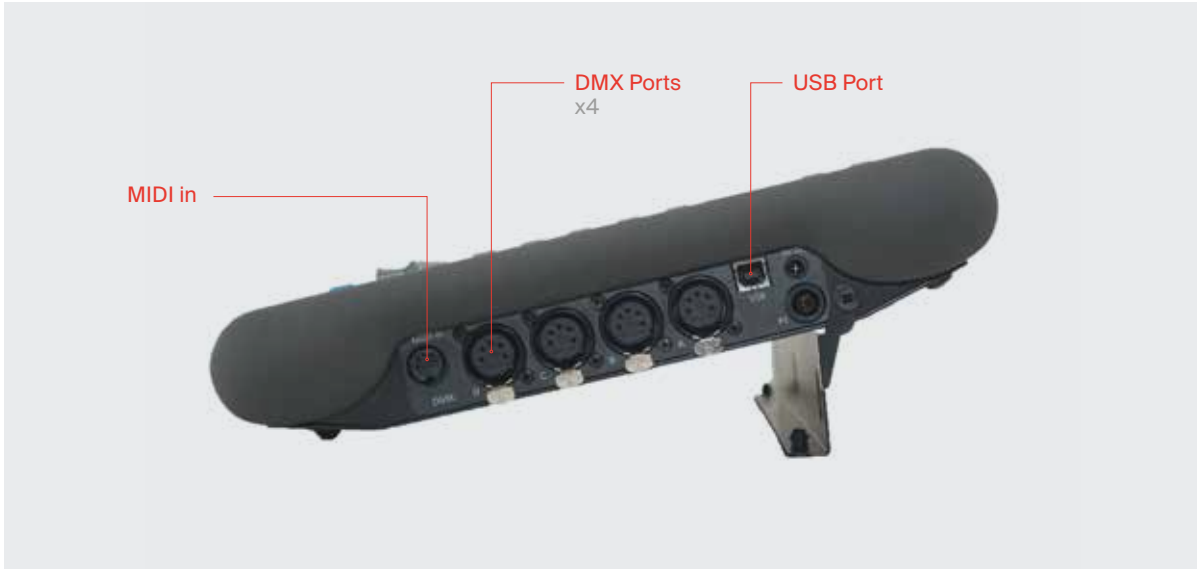

# Performance Controller.

**Professional lighting controller for fast programming and accurate performance in a super-portable PC wing package.**

## Hardware Features

- 10 Playback faders
- 20 Macro / Executor buttons
- 3 x High-quality optical encoder wheels
- Interface supports up to two touchscreens
- Expand control surface with optional Mobile Fader Wing
- Avokey security built-in

## Physical Specification

**Unit Dimensions (w x d x h)**

385 x 282 x 63mm

**Weight**

4.9Kg

**Power**

USB

**Operating Environment**