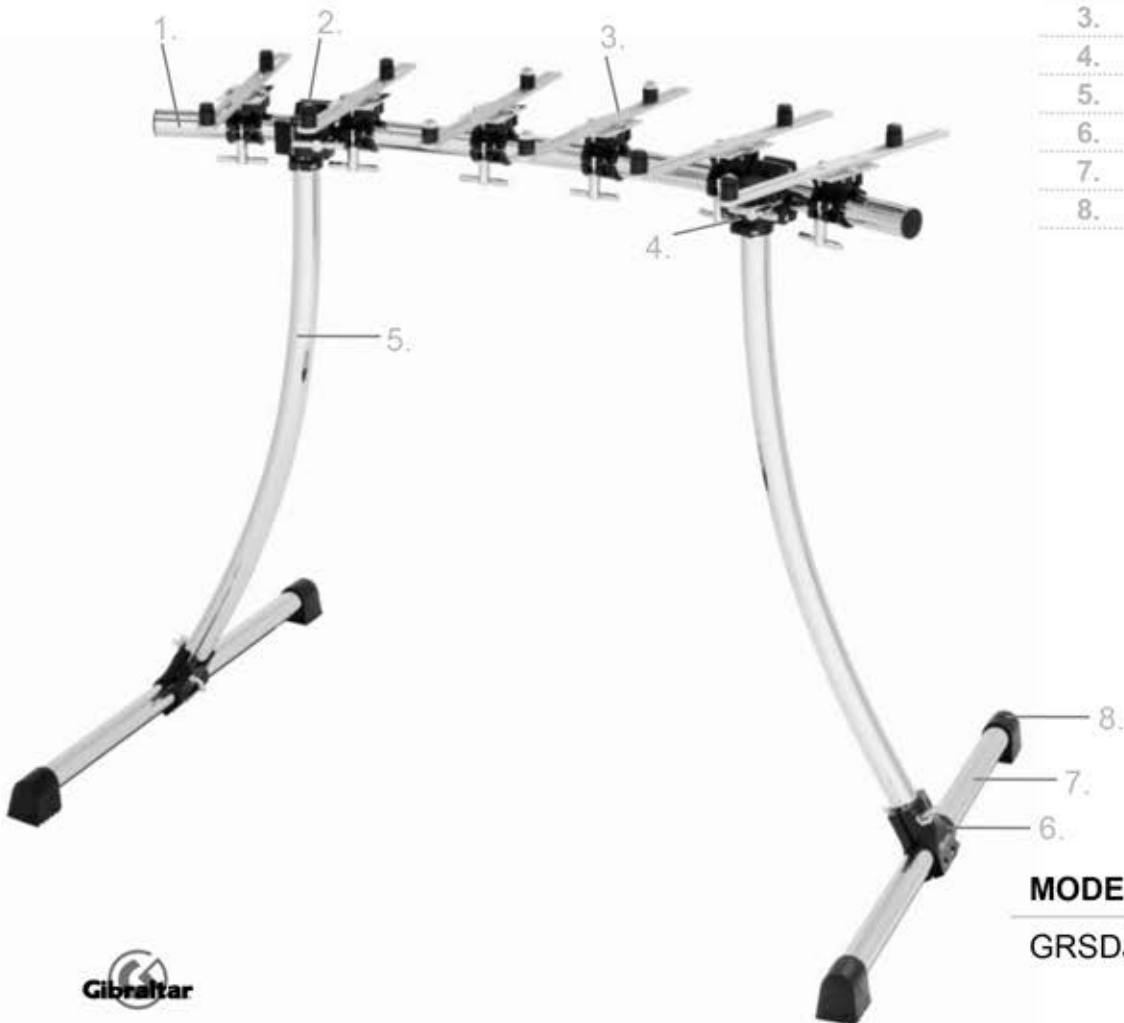

GRSDJ4

ID	MODEL	PART
1.	SC-GPR40C	40" CURVED RACK BAR
2.	SC-GRSRA	RIGHT ANGLE CLAMP, ROAD SERIES
3.	SC-GEMC	ELECTRONIC MOUNT ARM W/ CLAMP
4.	SC-GPRML	SLIP ON MEMORY LOCK
5.	SC-GPR36C	36" CURVED RACK BAR
6.	SC-GRSTL	T LEG CLAMP, ROAD SERIES
7.	SC-GPR30	30" STRAIGHT RACK TUBE
8.	SC-RF	RUBBER RACK FEET, 2PK

MODEL	DESCRIPTION
GRSDJ4	RADIUS DECK DJ WORKSTATION