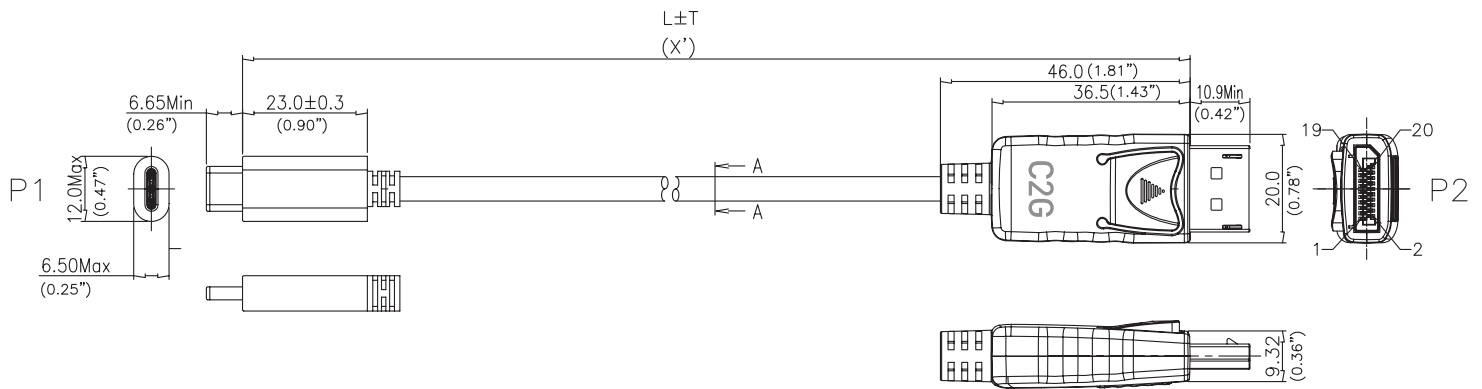

FEATURES

- Supports up to a 4K resolution at 30Hz
- Reversible, symmetrical USB-C connector
- Adapter in cable form factor
- Plug and Play—no driver required

ITEM DESCRIPTION

26899	1ft USB-C to DisplayPort Adapter Cable 4K30 - Black
26901	3ft USB-C to DisplayPort Adapter Cable 4K30 - Black
26902	6ft USB-C to DisplayPort Adapter Cable 4K30 - Black
26903	9ft USB-C to DisplayPort Adapter Cable 4K30 - Black
26905	10ft USB-C to DisplayPort Adapter Cable 4K30 - Black
26904	12ft USB-C to DisplayPort Adapter Cable 4K30 - Black

DATA SHEET

SPECIFICATIONS: USB-C to DisplayPort Adapter Cable 4K30

SPECIFICATIONS:

- UL2725 (7/0.08*1P+D+AL+MY)*5C+7/0.08*4C+7/0.16*2C+AB16/9/0.08T,OD=ø4.7±0.2mm, Jacket: PVC - Black
- Chipset: CH7213A
- Operating Temperature: 0 ~ 50°C
- Storage Temperature: -25 ~ 70°C
- P1: USB Type-C Male: Solder Type, Gold Flash Contact, Front Shell Nickel-Plated, Insulation: Black
- P2: DisplayPort 20P Male: Solder Type, Gold Flash Contacts, Front Shell Nickel-Plated, Insulation: Black
- Product is CE Marked and Conforms to 2011/65/EU RoHS2