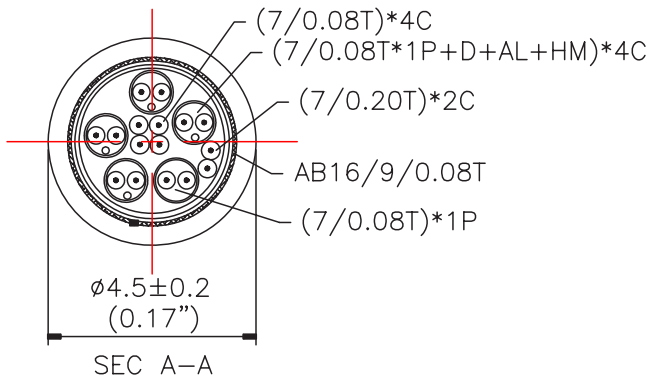

FEATURES

- Supports up to a 4K resolution at 30Hz
- Reversible, symmetrical USB-C connector
- Adapter in cable form factor
- Plug and Play—no driver required

ITEM DESCRIPTION

26899	1ft USB-C to DisplayPort Adapter Cable 4K30 - Black
26901	3ft USB-C to DisplayPort Adapter Cable 4K30 - Black
26902	6ft USB-C to DisplayPort Adapter Cable 4K30 - Black
26903	9ft USB-C to DisplayPort Adapter Cable 4K30 - Black
26905	10ft USB-C to DisplayPort Adapter Cable 4K30 - Black
26904	12ft USB-C to DisplayPort Adapter Cable 4K30 - Black

DATA SHEET

SPECIFICATIONS: USB-C to DisplayPort Adapter Cable 4K30

SPECIFICATIONS:

- UL2725 (7/0.08*1P+D+AL+MY)*5C+7/0.08*4C+7/0.16*2C+AB16/9/0.08T,OD=ø4.7±0.2mm, Jacket: PVC - Black
- Chipset: CH7213A
- Operating Temperature: 0 ~ 50°C
- Storage Temperature: -25 ~ 70°C
- P1: USB Type-C Male: Solder Type, Gold Flash Contact, Front Shell Nickel-Plated, Insulation: Black
- P2: DisplayPort 20P Male: Solder Type, Gold Flash Contacts, Front Shell Nickel-Plated, Insulation: Black
- Product is CE Marked and Conforms to 2011/65/EU RoHS2