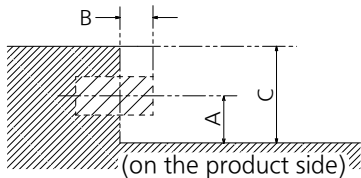

● Terminals

View from back

Magnified figure of terminal b

Magnified figure of terminal a

Sectional view of terminal a
(SERIAL / PC / LAN / USB TYPE-C / USB TYPE-A)

Terminal a
43CQE1W Terminal (Bottom) Units : mm (inch)

	SERIAL / PC	LAN	USB TYPE-C	USB TYPE-A
A	9.3 (0.37)	9.7 (0.38)	4.8 (0.19)	6.6 (0.26)
B	3.7 (0.15)	—	—	—
C	26.3 (1.03)			
D	9.4 (0.37)			
E	65.9 (2.59)			

Sectional view of terminal b
(HDMI / IR OUT / AUDIO OUT)