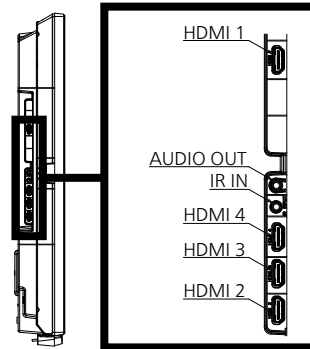

For signals without ○ in the Plug and Play-supported signal column, resolutions may not be selected on the PC side even if this unit supports those signals.

Note

- An auto detected signal format may be differently displayed from the actual input signal.
- The i symbols (example 1080i) means Interlaced signal.

● Terminals

View from back

Magnified figure of terminal b

Magnified figure of terminal a

Sectional view of terminal a
(SERIAL / PC / LAN / USB TYPE-C / USB TYPE-A)

Terminal a
43CQE1W Terminal (Bottom) Units : mm (inch)

	SERIAL / PC	LAN	USB TYPE-C	USB TYPE-A
A	9.3 (0.37)	9.7 (0.38)	4.8 (0.19)	6.6 (0.26)
B	3.7 (0.15)	—	—	—
C	26.3 (1.03)			
D	9.4 (0.37)			
E	65.9 (2.59)			

Sectional view of terminal b
(HDMI / IR OUT / AUDIO OUT)