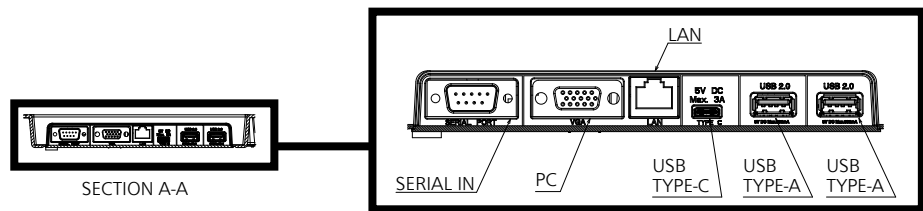

● Terminals

View from back

Magnified figure of terminal b

Magnified figure of terminal a

Sectional view of terminal a
(SERIAL / PC / LAN / USB TYPE-C / USB TYPE-A)

Terminal a
43CQE1W Terminal (Bottom) Units : mm (inch)

	SERIAL / PC	LAN	USB TYPE-C	USB TYPE-A
A	9.3 (0.37)	9.7 (0.38)	4.8 (0.19)	6.6 (0.26)
B	3.7 (0.15)	—	—	—
C	26.3 (1.03)			
D	9.4 (0.37)			
E	65.9 (2.59)			

Sectional view of terminal b
(HDMI / IR OUT / AUDIO OUT)