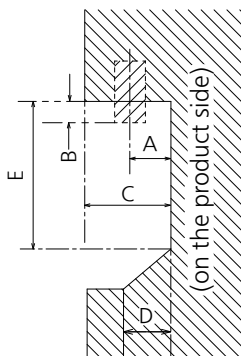

● Terminals

View from back

Magnified figure of terminal b

Magnified figure of terminal a

Sectional view of terminal a
(SERIAL / PC / LAN / USB TYPE-C / USB TYPE-A)

Terminal a
43CQE1W Terminal (Bottom) Units : mm (inch)

	SERIAL / PC	LAN	USB TYPE-C	USB TYPE-A
A	9.3 (0.37)	9.7 (0.38)	4.8 (0.19)	6.6 (0.26)
B	3.7 (0.15)	—	—	—
C	26.3 (1.03)			
D	9.4 (0.37)			
E	65.9 (2.59)			

Sectional view of terminal b
(HDMI / IR OUT / AUDIO OUT)