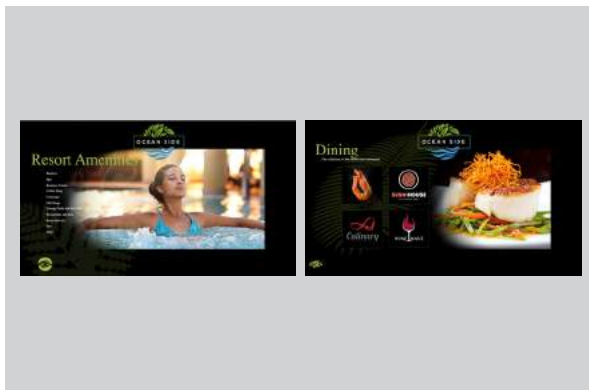

Pro:Centric Smart Hospitality Slim UHD TV with NanoCell Display

UT770H SERIES

FEATURE HIGHLIGHTS

Pro:Centric Direct

LG's Pro:Centric Direct Application enhances the in-room television experience for hotel guests. Guests can locate and enjoy available TV channels or access a wide range of over-the-top smart apps, check on the daily weather and review available hotel amenities—all from the comfort of their room.