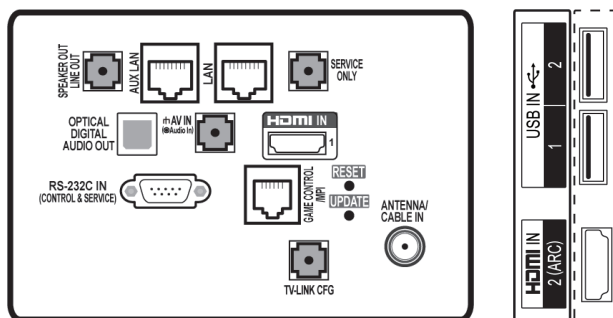

## UT770H SERIES

49"

## CONNECTIVITY

75"

65" / 55" / 49"