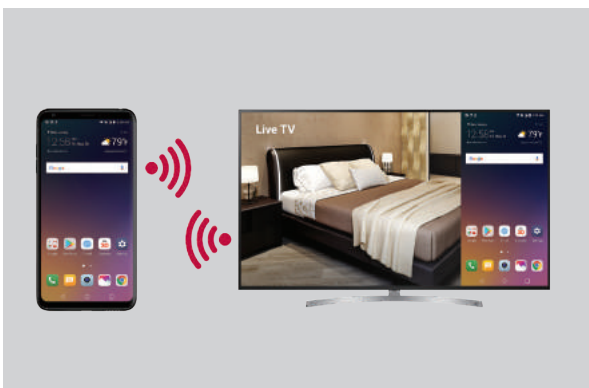

Screen Share

Connect a smart phone or a laptop PC to the TV via a wireless connection. The TV will display the device's screen so guests can view and share their content and memories together.